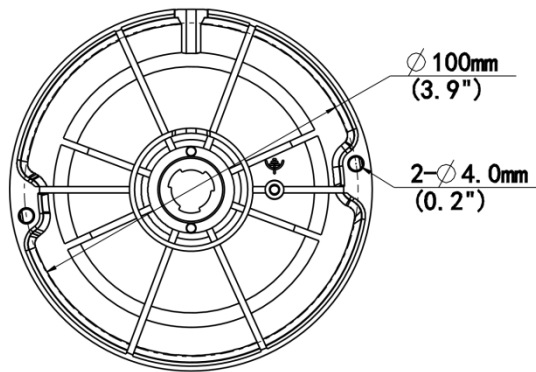

**Lens**

Focal Length	2.8 mm	4.0 mm
Iris Type	Fixed	
Iris	F1.6	
Field of View (H)	110.0°	91.2°
Field of View (V)	58.7°	43.7°
Field of View (D)	130°	95.3°
Lens Type	Fixed	

**DORI**

DORI Distance (Lens)	2.8mm	4.0mm
DORI Distance (Detect)	63.0m(206.7ft)	90.0m(295.2ft)
DORI Distance (Observe)	25.2m(82.7ft)	36.0m(118.1ft)
DORI Distance (Recognize)	12.6m(41.3ft)	18.0m(59.1ft)
DORI Distance (Identify)	6.3m(20.7ft)	9.0m(29.5ft)

**Illuminator**

Supplemental Light	IR
Illumination Distance (IR)	30 m (98.4 ft)
Wavelength	850 nm
Light On/Off Control	Auto/Manual

**Video**

Video Compression	Ultra 265, H.265, H.264, MJPEG
H.264 Code Profile	Baseline profile, Main profile, High profile

## Dimensions