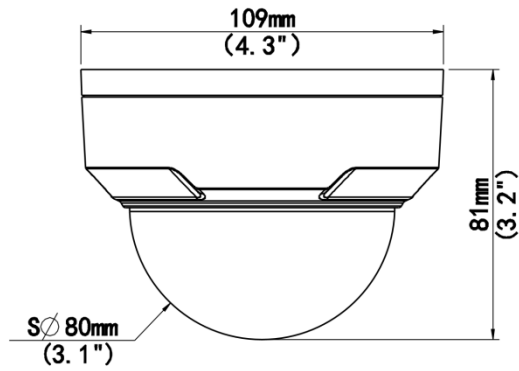

**Lens**

Focal Length	2.8 mm	4.0 mm
Iris Type	Fixed	
Iris	F1.6	
Field of View (H)	110.0°	91.2°
Field of View (V)	58.7°	43.7°
Field of View (D)	130°	95.3°
Lens Type	Fixed	

**DORI**

DORI Distance (Lens)	2.8mm	4.0mm
DORI Distance (Detect)	63.0m(206.7ft)	90.0m(295.2ft)
DORI Distance (Observe)	25.2m(82.7ft)	36.0m(118.1ft)
DORI Distance (Recognize)	12.6m(41.3ft)	18.0m(59.1ft)
DORI Distance (Identify)	6.3m(20.7ft)	9.0m(29.5ft)

**Illuminator**

Supplemental Light	IR
Illumination Distance (IR)	30 m (98.4 ft)
Wavelength	850 nm
Light On/Off Control	Auto/Manual

**Video**

Video Compression	Ultra 265, H.265, H.264, MJPEG
H.264 Code Profile	Baseline profile, Main profile, High profile

## Dimensions