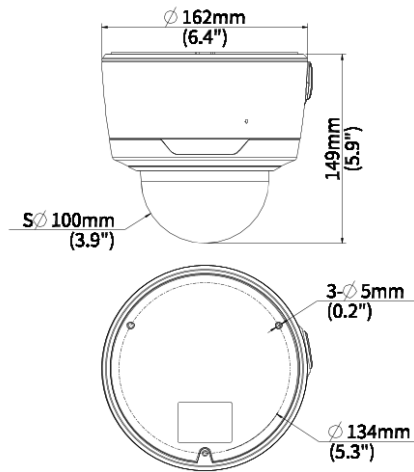

- 130dB true WDR technology enables clear image in strong light scene
- Support 9:16 Corridor Mode
- Alarm:1 in/1 out, Audio: 1 in/1 out, Built-in Mic
- Smart IR, up to 40m (131ft) IR distance
- Supports 512 G Micro SD card
- IK10 vandal resistant and IP67 protection

Specifications

Camera	Description
Max Resolution	4MP
Sensor	1/3"CMOS
Min. Illumination	Colour: 0.002 lux (F1.2, AGC ON) 0 lux with IR on
Day/Night	IR-cut filter with auto switch (ICR)
Shutter	Auto/Manual, 1 ~ 1/100000s
Adjustment Angle	Pan: 3° ~ 360°, Tilt: 0° ~ 68°, Rotate: 3° ~ 360°
S/N	>56dB
WDR	130dB
Lens	Description
Focal Length	2.7 ~ 13.5 mm
Iris Type	Fixed
Iris	F1.2
Field of View (H)	103.8°~ 29.7°
Field of View (V)	56.7°~ 16.7°
Field of View (D)	108.3°~ 33.7°
Lens Type	Motorized
DORI	Description
DORI Distance(Lens)	2.7mm, 13.5mm
DORI Distance(Detect)	60.8m(199ft), 303.8m(996.7ft)
DORI Distance(Observe)	24.3m(79.7ft), 121.5m(398.6ft)
DORI Distance(Recognize)	12.2m(40ft), 60.8m(199.5ft)

Dimensions

Accessories

TR-WM04-IN

4 Inch Hemisphere Wall Mounting Bracket

TR-UP06-IN

Universal Pole Mounting Bracket

TR-SE24-IN

Dome Pendant Mounting Pole 200m