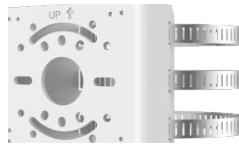

Dimensions

Accessories

TR-WM04-IN

4 Inch Hemisphere Wall Mounting Bracket

TR-UP06-IN

Universal Pole Mounting Bracket

TR-SE24-IN

Dome Pendant Mounting Pole 200m

TR-SE24-A-IN

Dome Pendant Mounting Pole 500m

TR-UC08-C

Bullet&Dome Corner Mounting Bracket

TR-CM24-IN

Dome Pendant Mounting Bracket(Indoor)

Zhejiang Uniview Technologies Co., Ltd.

No. 369, Xietong Road, Xixing Sub-district, Binjiang District, Hangzhou City, 310051, Zhejiang Province, China (Zhejiang) Pilot Free Trade Zone, China