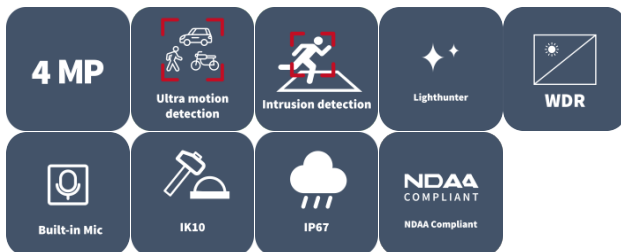

4MP HD Intelligent LightHunter IR Fixed Mini Dome Camera IPC314SB-ADF28K-I0

Features

- High quality image with 4 MP, 1/3.0" CMOS sensor
- 4 MP (2688 × 1520)@30/25 fps; 4 MP (2560 × 1440)@30/25 fps; 3 MP (2304 × 1296)@30/25 fps; 1080P (1920 × 1080)@30/25 fps
- Ultra 265, H.265, H.264, MJPEG
- Smart intrusion prevention, including cross line, intrusion, enter area, leave area detection
- Intelligent intrusion prevention system based on target classification significantly reduces false alarms caused by leaves, birds, and lights, accurately focusing on humans, vehicles, and non-motor vehicles
- LightHunter technology ensures ultra-high image quality in low illumination environment
- 120 dB true WDR technology enables clear image in strong light scene
- Supports 9:16 corridor mode
- Built-in mic
- Smart IR, up to 30 m (98.4 ft) IR distance
- MicroSD, up to 512 GB
- IK10 vandal resistant
- IP67 protection
- Supports PoE power supply
- 3-axis