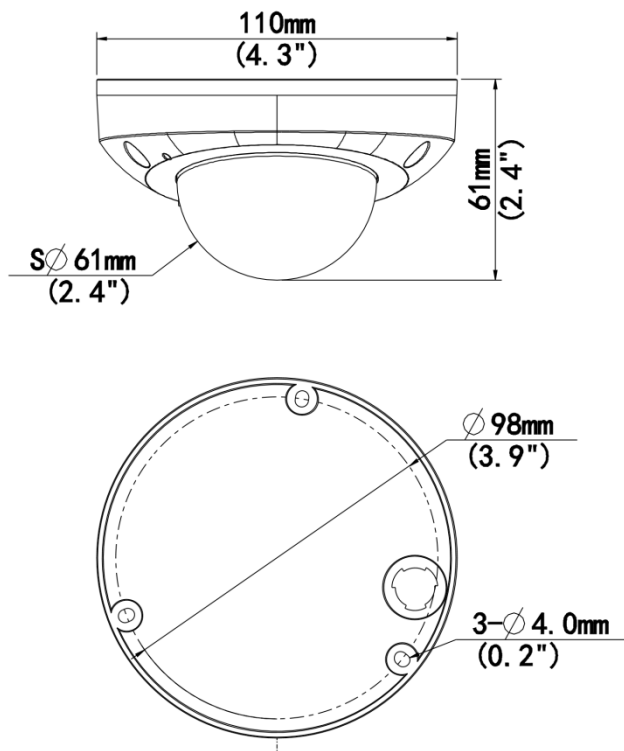

Dimensions

Accessories

TR-JB03-G-IN Junction Box for Mini Fix-dome(Support wiring from behind)	TR-UM06-E-IN Slant Mounting Bracket for Fixed Dome	TR-A01-IN NPT 3/4" Waterproof Cable Gland
TR-SE24-IN Dome Pendant Mounting Pole 200mm	TR-SE24-A-IN Dome Pendant Mounting Pole 500mm	TR-CM24-IN Dome Pendant Mounting Bracket(Indoor)