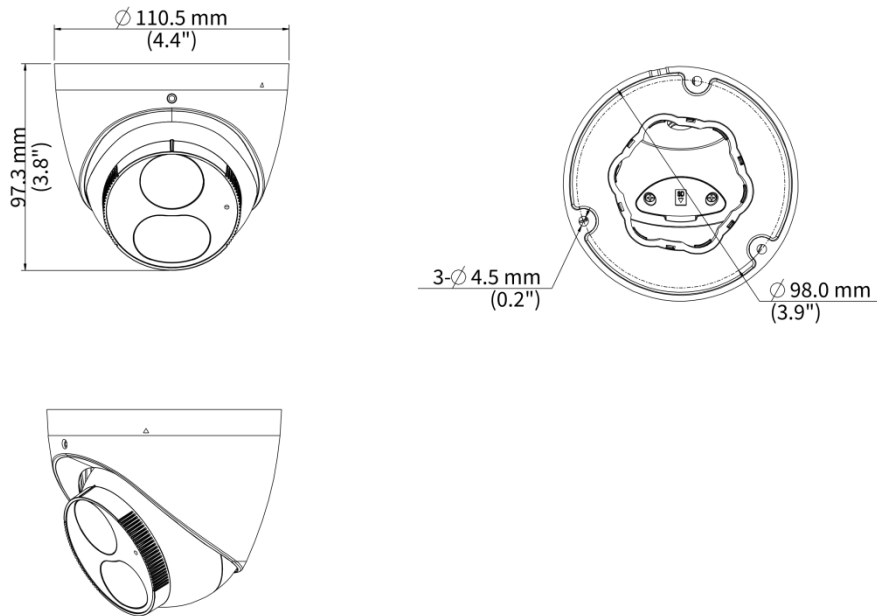

Dimensions

Accessories

TR-JB03-G-IN Junction Box for Mini Fix-dome(Support wiring from behind)	TR-JB07/WM03-G-IN-V2 Wall Mounting Assembling Bracket For 32 Fix-dome&Mini Fix-dome&Plastic Turret Camera	TR-WM03-D-IN-V2 Wall Mounting Bracket for 32 Fix-dome&Mini Fix-dome&Plastic Turret Camera
TR-A01-IN NPT 3/4" Waterproof Cable Gland	TR-UP06-C-IN-V2 Pole Mounting Bracket for Bullet Junction Box Only	TR-UC08-C-V2 Bullet&Dome Corner Mounting Bracket