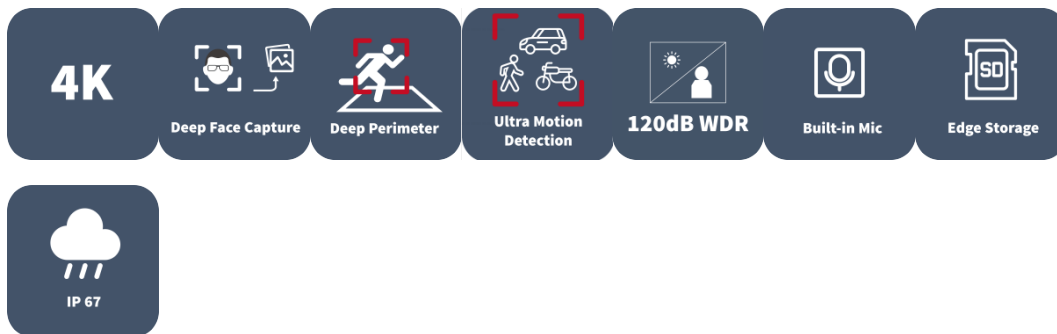

8MP HD Intelligent IR Fixed Eyeball Network Camera

IPC3618SB-ADF28(40)KM-I0

Features

- High quality image with 8MP, 1/2.7"CMOS sensor
- 8MP (3840*2160)@20fps; 5MP (3072*1728)@30/25fps; 4MP (2560*1440)@30/25fps; 2MP (1920*1080) @30/25fps
- Ultra 265, H.265, H.264, MJPEG
- Intelligent perimeter protection, include cross line, intrusion, enter area, leave area detection
- Based on target classification, smart intrusion prevention significantly reduce false alarm caused by leaves, birds and lights etc., accurately focus on human and, motor vehicle and non-motor vehicle
- Intelligent
- Intelligent People Flow Counting and Crowd Density Monitoring
- 120dB true WDR technology enables clear image in strong light scene
- Support 9:16 Corridor Mode
- Built-in Mic

- Smart IR, up to 30m (98ft) IR distance
- Supports 512 G Micro SD card
- IP67 protection

Specifications

Camera	Description
Sensor	1/2.7" CMOS
Min. Illumination	Colour: 0.0025 lux (F1.6, AGC ON) 0 lux with IR on
Day/Night	IR-cut filter with auto switch (ICR)
Shutter	Auto/Manual, 1 ~ 1/100000s
Adjustment Angle	Pan: 0° ~ 360°, Tilt: 0° ~ 80°, Rotate: 0° ~ 360°
S/N	>52dB
WDR	120dB
Lens	Description
Focal Length	IPC3618SB-ADF28KM-I0:2.8 mm IPC3618SB-ADF40KM-I0:4.0 mm
Iris	F1.6
Field of View (H)	IPC3618SB-ADF28KM-I0:112.4° IPC3618SB-ADF40KM-I0:86.5°
Field of View (V)	IPC3618SB-ADF28KM-I0:60.1° IPC3618SB-ADF40KM-I0:44.1°
Field of View (D)	IPC3618SB-ADF28KM-I0:146.1° IPC3618SB-ADF40KM-I0:112.5°
Lens Type	Fixed
DORI	Description
DORI Distance(Lens)	IPC3618SB-ADF28KM-I0:2.8mm IPC3618SB-ADF40KM-I0:4.0mm
DORI Distance(Detect)	IPC3618SB-ADF28KM-I0:84.0m(275.6ft) IPC3618SB-ADF40KM-I0:120.0m(393.7ft)
DORI Distance(Observe)	IPC3618SB-ADF28KM-I0:33.6m(110.2ft) IPC3618SB-ADF40KM-I0:48.0m(157.5ft)