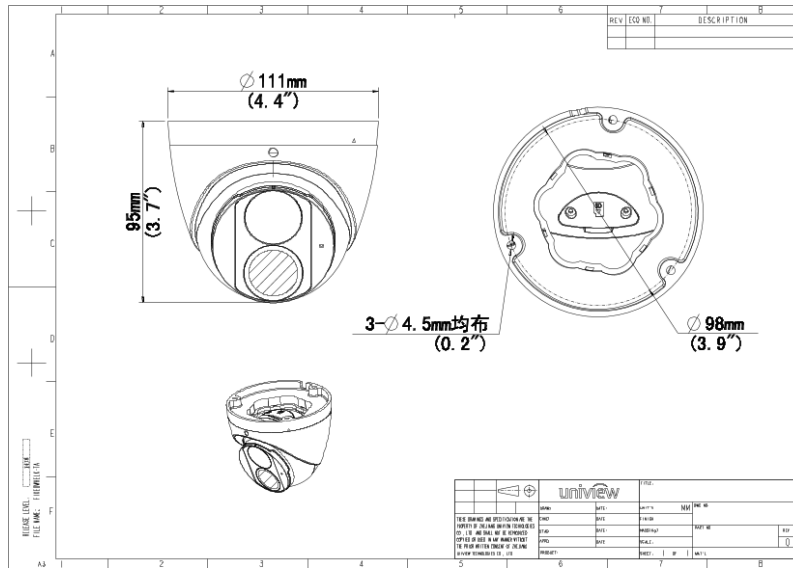

Dimensions

Accessories

TR-JB03-G-IN

Junction Box for Mini Fix-dome(Support wiring from behind)

TR-JB07/WM03-G-IN

Wall Mounting Assembling Bracket For 32 Fix-dome&Mini Fix-dome&Plastic Turret Camera

TR-WM03-D-IN

Wall Mounting Bracket for 32 Fix-dome&Mini Fix-dome&Plastic Turret Camera

TR-UM06-E-IN

Slant Mounting Bracket for Fixed Dome

TR-A01-IN

NPT 3/4" Waterproof Cable Gland

TR-UP06-IN

Universal Pole Mounting Bracket