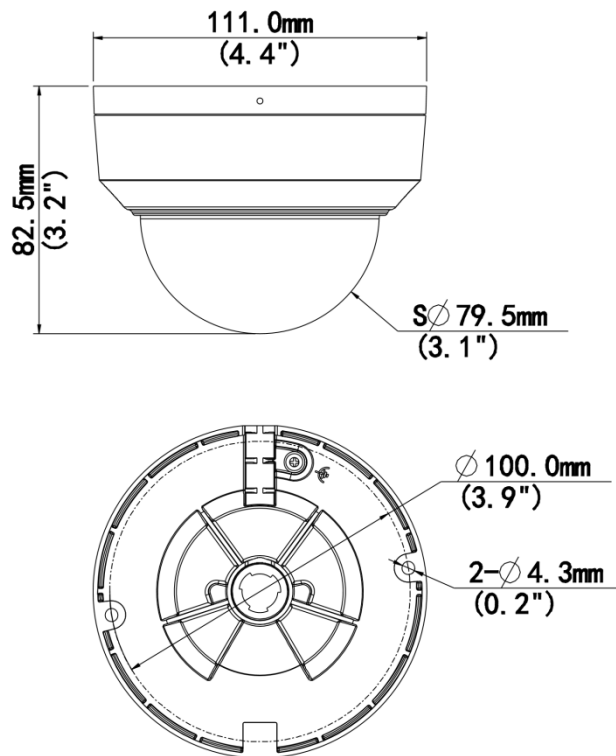

EMC	CE-EMC (EN 55032, EN 61000-3-3, EN IEC 61000-3-2, EN 50130-4) FCC (FCC 47 CFR part15 B)
Safety	CE-LVD (EN 62368-1)
Environment	CE-RoHS (2011/65/EU ; (EU) 2015/863) ; WEEE (2012/19/EU)
Protection	IP67 (IEC 60529) IK10 (IEC 62262)
General	
Power	DC 12 V±25%, PoE (IEEE 802.3af)
Power Consumption	Max. 3.9 W
Power Interface	Ø5.5 mm coaxial power plug
Dimensions	Ø111 mm × 82.5 mm (Ø4.4" × 3.2") (Ø × H)
Weight	0.35 kg (0.77 lb.)
Material	Metal + Plastic
Working Environment	-30 °C to 60 °C (-22 °F to 140 °F), Humidity: ≤ 95% RH (non-condensing)
Storage Environment	-30 °C to 60 °C (-22 °F to 140 °F), Humidity: ≤ 95% RH (non-condensing)
Surge Protection	4 KV
Reset Button	N/A
Web Client Language	4 Languages: English, Russian, Spanish, Vietnamese

Dimensions