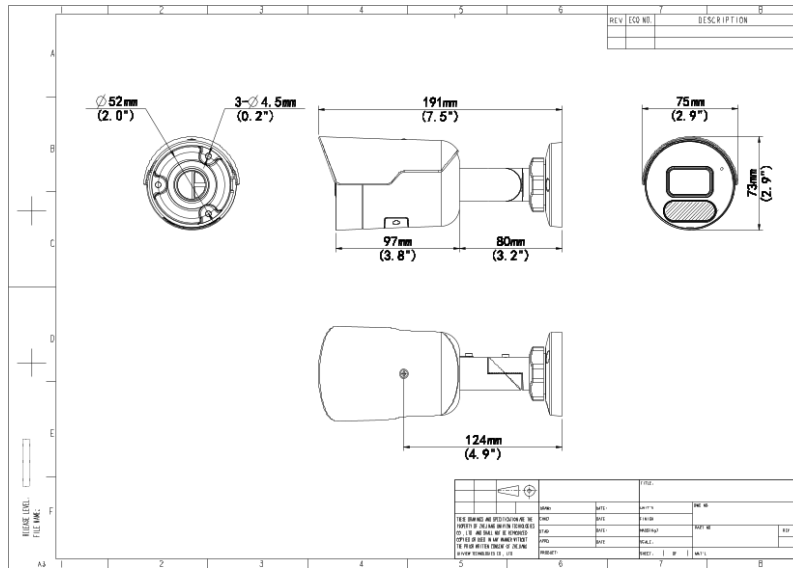

## Specifications

Camera	Description
Max Resolution	8MP
Sensor	1/2.8" CMOS
Min. Illumination	Colour: 0.0005 lux (F1.0, AGC ON)
Shutter	Auto/Manual, 1 ~ 1/100000s
Adjustment Angle	Pan: 0° ~ 360°, Tilt: 0° ~ 90°, Rotate: 0° ~ 360°
S/N	>56dB
WDR	120dB
Lens	Description
Focal Length	IPC2128SE-ADF28KM-WL-I0:2.8 mm IPC2128SE-ADF40KM-WL-I0:4.0 mm
Iris Type	Fixed
Iris	F1.0
Field of View (H)	IPC2128SE-ADF28KM-WL-I0:106.7° IPC2128SE-ADF40KM-WL-I0:87.5°
Field of View (V)	IPC2128SE-ADF28KM-WL-I0:57.1° IPC2128SE-ADF40KM-WL-I0:46.3°
Field of View (D)	IPC2128SE-ADF28KM-WL-I0:115.7° IPC2128SE-ADF40KM-WL-I0:92.4°
DORI	Description
DORI Distance(Lens)	IPC2128SE-ADF28KM-WL-I0:2.8mm IPC2128SE-ADF40KM-WL-I0:4.0mm
DORI Distance(Detect)	IPC2128SE-ADF28KM-WL-I0:86.9m(285.1ft) IPC2128SE-ADF40KM-WL-I0:124.1m(407.2ft)
DORI Distance(Observe)	IPC2128SE-ADF28KM-WL-I0:34.8m(114.2ft) IPC2128SE-ADF40KM-WL-I0:49.7m(163.1ft)
DORI Distance(Recognize)	IPC2128SE-ADF28KM-WL-I0:17.4m(57.1ft) IPC2128SE-ADF40KM-WL-I0:24.8m(81.4ft)

## Dimensions