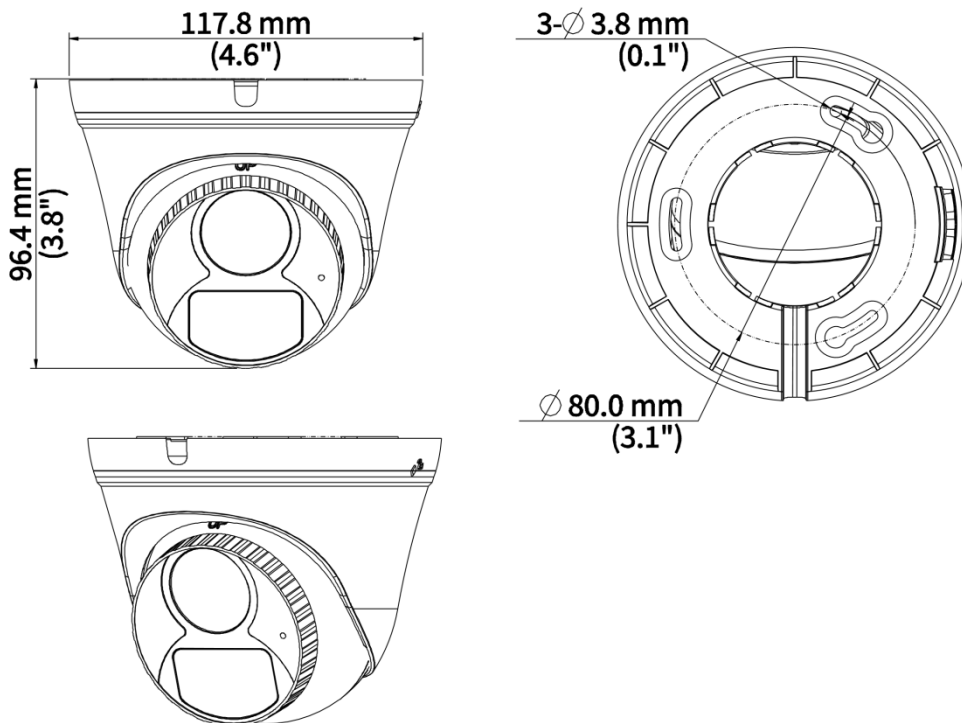

Operating Environment	
Temperature	-30 °C to 60 °C (-22 °F to 140 °F)
Humidity	≤ 95% RH (non-condensing)
Surge Protection	4kV for power&4kV for video output interfaces
General	
Power	DC 12 V ± 25%
Power Consumption	MAX 2.3W
Mount	Wall Mount, Pole Mount, Corner Mount, Pendant Mount
Dimensions	Φ118mm*96mm (diameter*height)
Material	Graphene + Plastic
Weight	210g(0.46lb)
OSD Menu Language	11 Languages: English, German, Spanish (Latin America), French, Italian, Japanese, Korean, Polish, Portuguese (Brazil), Russian, Turkish
Certification	
EMC	CE-EMC (EN 55032, EN 61000-3-3, EN IEC 61000-3-2, EN 55035), FCC (FCC 47 CFR part15 B)
Safety	CE-LVD (EN 62368-1)
Environment	CE-RoHS (2011/65/EU; (EU) 2015/863); WEEE (2012/19/EU)
Protection	IP67 (IEC 60529)

## Dimensions