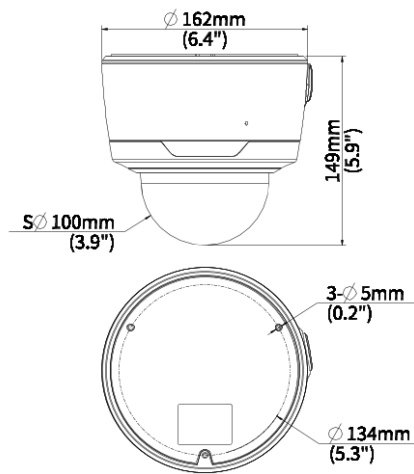

Camera	Description
Max Resolution	5 MP
Sensor	1/2.7" CMOS
Min. Illumination	Colour: 0.002 lux (F1.2, AGC ON) 0 lux with IR on
Day/Night	IR-cut filter with auto switch (ICR)
Shutter	Auto/Manual, 1 ~ 1/100000s
Adjustment Angle	Pan: 3° ~ 360°, Tilt: 0° ~ 68°, Rotate: 3° ~ 360°
S/N	>56dB
WDR	130dB
Lens	Description
Focal Length	2.7 ~ 13.5 mm
Iris Type	Fixed
Iris	F1.2
Field of View (H)	106.3°~ 32.5°
Field of View (V)	53.5°~ 18.0°
Field of View (D)	126.0°~ 38.5°
Lens Type	Motorized
DORI	Description
DORI Distance (Lens)	2.7mm, 13.5mm
DORI Distance (Detect)	60.8m(199ft), 303.8m(996.7ft)
DORI Distance (Observe)	24.3m(79.7ft), 121.5m(398.6ft)
DORI Distance (Recognize)	12.2m(40ft), 60.8m(199.5ft)
DORI Distance (Identify)	6.1m(20ft), 30.4m(99.7ft)

Dimensions

Accessories

TR-WM04-IN

4 Inch Hemisphere Wall Mounting Bracket

TR-UP06-IN

Universal Pole Mounting Bracket

TR-SE24-IN

Dome Pendant Mounting Pole 200m