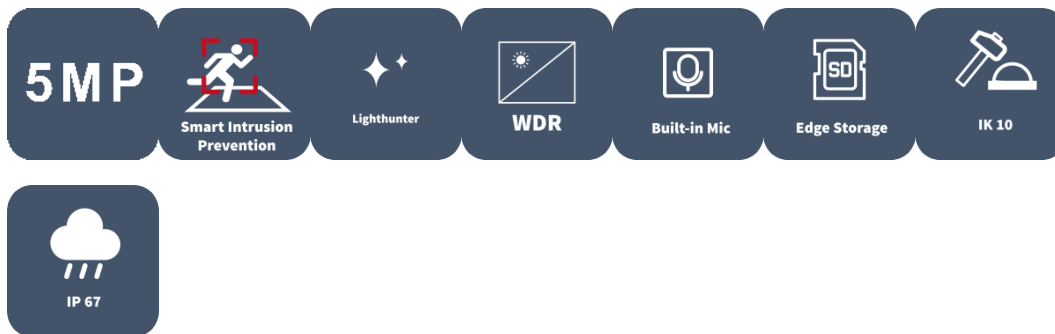

5MP HD Intelligent LightHunter IR VF Dome Network Camera

IPC3735SS-ADZK-I1

Features

- High quality image with 5MP, 1/2.7"CMOS sensor
- 5MP (2880*1620)@ 30/25fps; 4MP (2560*1440)@ 30/25fps; 3MP (2304*1296) @30/25fps; 2MP (1920*1080) @30/25fps
- Ultra 265, H.265, H.264, MJPEG
- Smart intrusion prevention, include cross line, intrusion, enter area, leave area detection
- Based on target classification, smart intrusion prevention significantly reduce false alarm caused by leaves, birds and lights etc., accurately focus on human and, motor vehicle and non-motor vehicle
- Intelligent People Flow Counting and Crowd Density Monitoring
- Smart intrusion prevention with Color retrieval
- Auto Scene Match (ASM) (Only WDR)
- LightHunter technology ensures ultra-high image quality in low illumination environment
- 130dB true WDR technology enables clear image in strong light scene

- Support 9:16 Corridor Mode
- Alarm:1 in/1 out, Audio: 1 in/1 out, Built-in Mic
- Smart IR, up to 40m (131ft) IR distance
- Supports 512 G Micro SD card
- IK10 vandal resistant and IP67 protection

Specifications