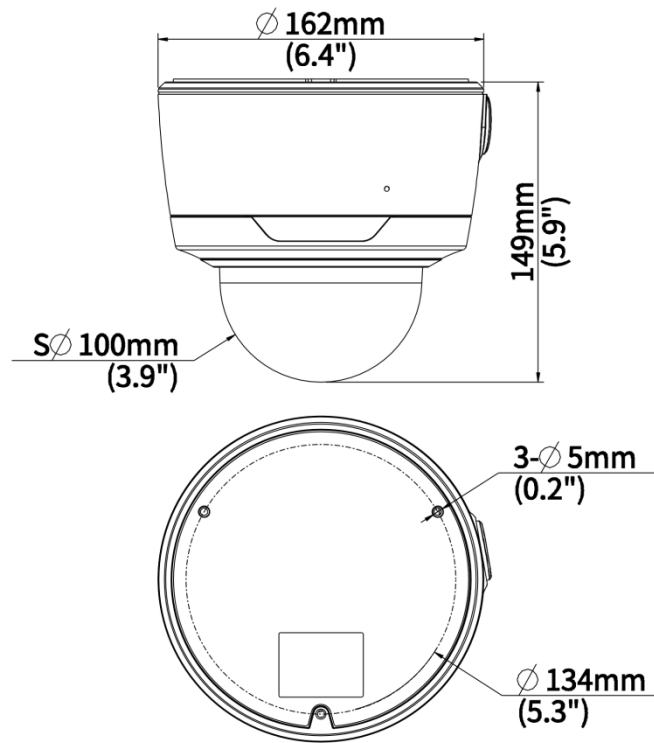

Specifications

Model	IPC3734SS-ADZK-I1
Camera	
Max Resolution	4 MP
Sensor	1/3"CMOS
Min. Illumination	Colour: 0.002 lux (F1.2, AGC ON) 0 lux with IR on
Day/Night	IR-cut filter with auto switch (ICR)
Shutter	Auto/Manual, 1 ~ 1/100000s
Adjustment Angle	Pan: 3° ~ 360°, Tilt: 0° ~ 68°, Rotate: 3° ~ 360°
S/N	>56 dB
WDR	130 dB
Lens	
Focal Length	2.7 to 13.5 mm
Iris Type	Fixed
Iris	F1.2
Field of View (H)	103.8°~ 29.7°
Field of View (V)	56.7°~ 16.7°
Field of View (D)	108.3°~ 33.7°
Lens Type	Motorized
DORI	
DORI Distance (Lens)	2.7mm, 13.5mm
DORI Distance (Detect)	60.8m(199ft), 303.8m(996.7ft)
DORI Distance (Observe)	24.3m(79.7ft), 121.5m(398.6ft)
DORI Distance (Recognize)	12.2m(40ft), 60.8m(199.5ft)
DORI Distance (Identify)	6.1m(20ft), 30.4m(99.7ft)
Illuminator	
Supplemental Light	IR
Illumination Distance (IR)	40 m (131.2 ft)
IR On/Off Control	Auto/Manual
Wavelength	850 nm
Video	
Video Compression	Ultra 265, H.265, H.264, MJPEG
H.264 Code Profile	Baseline profile, Main profile, High profile
Frame Rate	Main Stream: 4MP (2688*1520), Max 30fps;4MP (2560*1440), Max 30fps; 3MP (2304*1296), Max 30fps; 1080P (1920*1080), Max 30fps; Sub Stream: 1080P (1920*1080), Max 30fps; 720P (1280*720), Max 30fps; D1 (720*576), Max 30fps; 640*360,Max 30fps; 2CIF(704*288), Max 30fps; CIF(352*288), Max 30fps; Third Stream: D1 (720*576), Max 30fps; 640*360,Max 30fps; 2CIF(704*288), Max 30fps; CIF(352*288), Max 30fps;
Video Bit Rate	128 Kbps to 16 Mbps
U-code	Support

Dimensions

Accessories

TR-WM04-IN

4 Inch Hemisphere Wall Mounting Bracket

TR-UP06-IN

Universal Pole Mounting Bracket

TR-SE24-IN

Dome Pendant Mounting Pole 200mm

TR-SE24-A-IN

Dome Pendant Mounting Pole 500mm

TR-UC08-C

Bullet&Dome Corner Mounting Bracket

TR-CM24-IN

Dome Pendant Mounting Bracket(Indoor)

TR-UF45-E-IN

Adapter for 323 Series Fix-dome