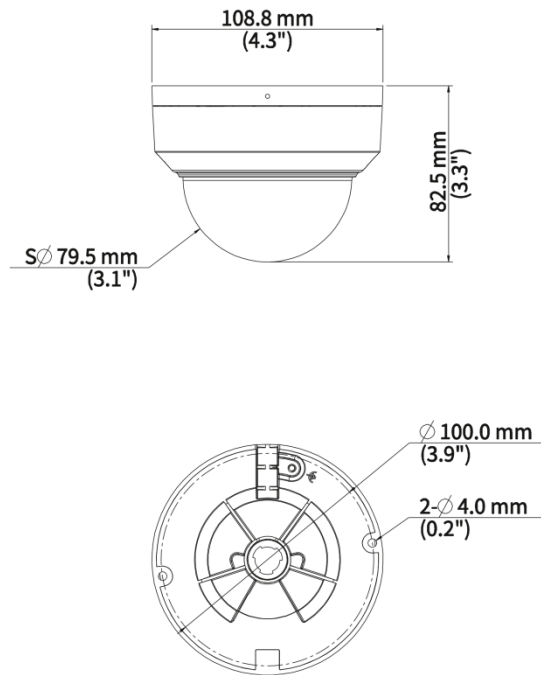

Dimensions

Accessories

IPC324LB-ADF28K-K

4MP WDR Fixed Dome

TR-UM06-E-IN

Slant Mounting Bracket for Fixed Dome

TR-JB03-G-IN

Junction Box for Mini Fix-dome(Support wiring from behind)

TR-A01-IN

NPT 3/4" Waterproof Cable Gland

HS-205S

Sunshade Shell for Fixed Focus Dome

TR-SE24-IN

Dome Pendant Mounting Pole 200mm