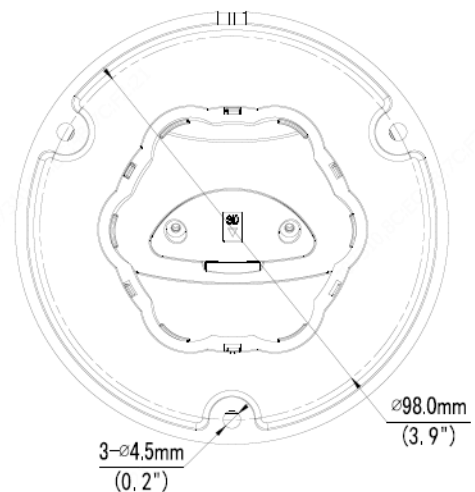

EMC	CE-EMC (EN 55032, EN 61000-3-3, EN IEC 61000-3-2, EN 55035) FCC (FCC 47 CFR part15 B)
Safety	CE LVD (EN 62368-1) CB (IEC 62368-1) UL/CUL (UL 62368-1, CAN/CSA C22.2 No. 62368-1)
Environment	CE-RoHS (2011/65/EU;(EU)2015/863); WEEE (2012/19/EU);
Protection	IP67 (IEC 60529)
General	
Power	DC 12 V±25%, PoE (IEEE 802.3af) Power consumption: Max. 4.5 W
Power Interface	Ø5.5 mm coaxial power plug
Dimensions	Ø110.5 mm × 94.1 mm (Ø4.4" × 3.7") (Ø × H)
Weight	0.36 kg (0.79 lb.)
Material	Metal
Working Environment	-30 °C to 60 °C (-22 °F to 140 °F), Humidity: ≤ 95% RH (non-condensing)
Storage Environment	-30 °C to 60 °C (-22 °F to 140 °F), Humidity: ≤ 95% RH (non-condensing)
Surge Protection	4 KV
Reset Button	N/A
Web Client Language	13 Languages: English, Simplified Chinese, Polish, German, Russian, French, Korean, Dutch, Czech, Portuguese, Spanish, Spanish (Europe), Italian

## Dimensions