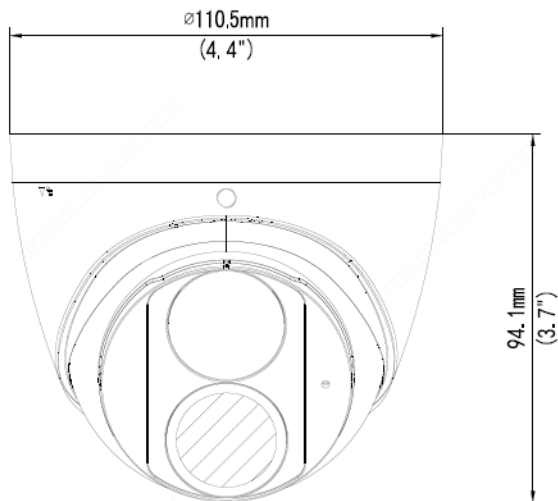

EMC	CE-EMC (EN 55032, EN 61000-3-3, EN IEC 61000-3-2, EN 55035) FCC (FCC 47 CFR part15 B)
Safety	CE LVD (EN 62368-1) CB (IEC 62368-1) UL/CUL (UL 62368-1, CAN/CSA C22.2 No. 62368-1)
Environment	CE-RoHS (2011/65/EU;(EU)2015/863); WEEE (2012/19/EU);
Protection	IP67 (IEC 60529)
General	
Power	DC 12 V±25%, PoE (IEEE 802.3af) Power consumption: Max. 4.5 W
Power Interface	Ø5.5 mm coaxial power plug
Dimensions	Ø110.5 mm × 94.1 mm (Ø4.4" × 3.7") (Ø × H)
Weight	0.36 kg (0.79 lb.)
Material	Metal
Working Environment	-30 °C to 60 °C (-22 °F to 140 °F), Humidity: ≤ 95% RH (non-condensing)
Storage Environment	-30 °C to 60 °C (-22 °F to 140 °F), Humidity: ≤ 95% RH (non-condensing)
Surge Protection	4 KV
Reset Button	N/A
Web Client Language	13 Languages: English, Simplified Chinese, Polish, German, Russian, French, Korean, Dutch, Czech, Portuguese, Spanish, Spanish (Europe), Italian

## Dimensions