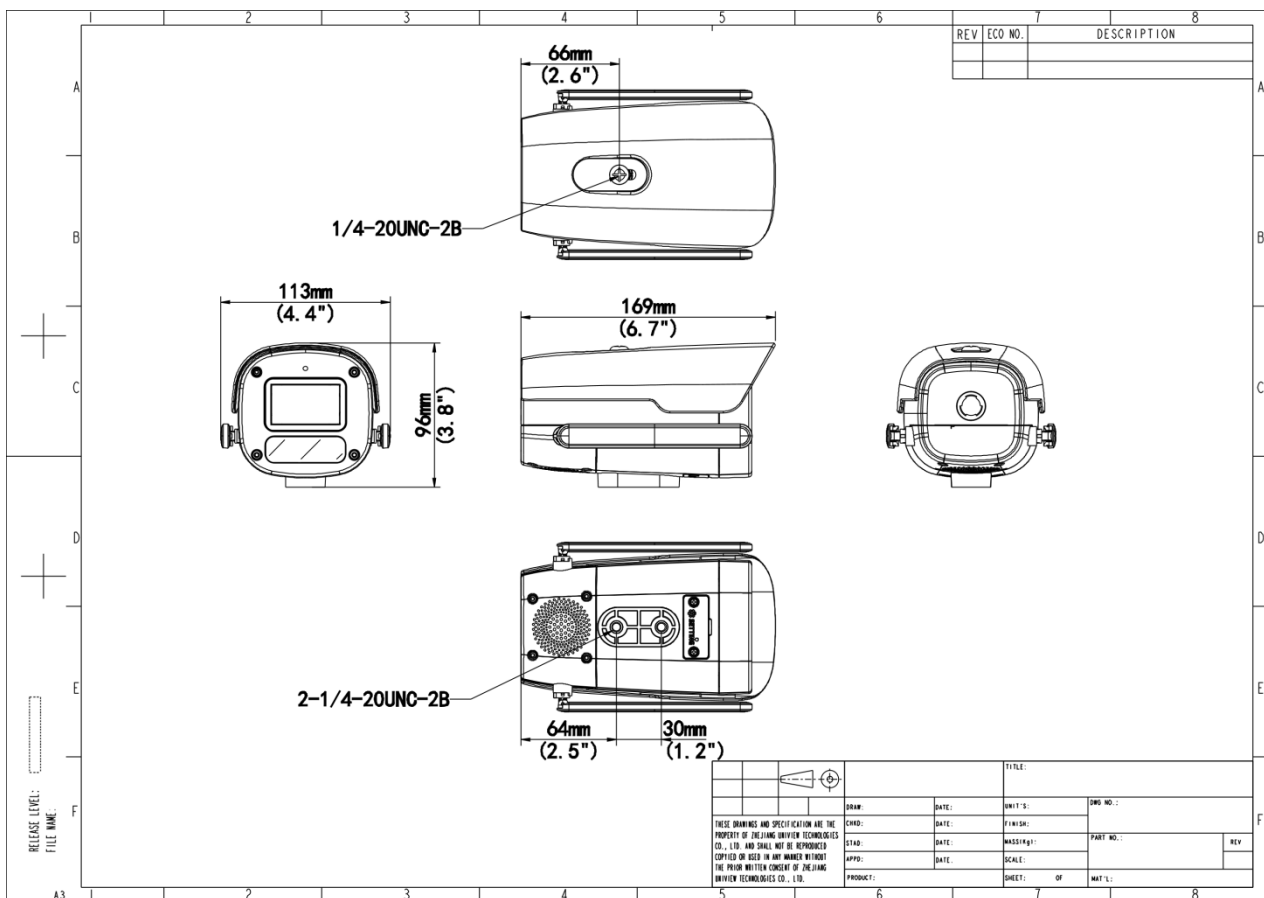

## Specifications

Model	IPC2A14LP-ADF40KC-4G-E	IPC2A14LP-ADF60KC-4G-E
-------	------------------------	------------------------

Camera		
Max Resolution	4 MP	
Sensor	1/3.0" CMOS	
Min. Illumination	Colour: 0.003 lux ( F1.6, AGC ON) 0 Lux with light	
Day/Night	IR-cut filter with auto switch (ICR)	
Shutter	Auto/Manual, 1 ~ 1/100000s	
S/N	>52 dB	
WDR	120 dB	
Lens		
Focal Length	4.0 mm	6.0 mm
Iris Type	Fixed	
Iris	F1.6	
Field of View (H)	79.0°	49.6°
Field of View (V)	42.3°	26.2°
Field of View (D)	85.1°	56.7°
DORI		
DORI Distance (Lens)	4.0mm	6.0mm
DORI Distance (Detect)	63.0m(206.7t)	90.0m(295.3ft)
DORI Distance (Observe)	25.2m(82.7ft)	36.0m(118.1ft)
DORI Distance (Recognize)	12.6m(41.3ft)	18.0m(59.1ft)
DORI Distance (Identify)	6.3m(20.7ft)	9.0m(29.5ft)
Illuminator		
Supplemental Light	Dual light	
Illumination Distance (IR)	50 m (164.0 ft)	
Illumination Distance (Warm Light)	30 m (98.4 ft)	
Wavelength	850 nm	
IR On/Off Control	Auto/Manual	
Video		
Video Compression	Ultra 265, H.265, H.264, MJPEG	
H.264 Code Profile	Baseline profile, Main profile, High profile	

Power Interface	Ø5.5 mm coaxial power plug
Dimensions	169×113×96mm (6.7"×4.4"×3.8") (L x W x H)
Weight	0.47kg (1.04lb)
Material	Graphene + Metal
Working Environment	-30 °C to 60 °C (-22 °F to 140 °F), Humidity: ≤ 95% RH (non-condensing)
Storage Environment	-30 °C to 60 °C (-22 °F to 140 °F), Humidity: ≤ 95% RH (non-condensing)
Surge Protection	4 KV
Reset Button	Support
Web Client Language	13 Languages: English, Simplified Chinese, Polish, German, Russian, French, Korean, Dutch, Czech, Portuguese, Spanish, Spanish (Europe), Italian

## Dimensions

Aggregate product size diagram using "main model" as an example

No. 369, Xietong Road, Xixing Sub-district, Binjiang District, Hangzhou City, 310051, Zhejiang Province, China

Email: [overseasbusiness@uniview.com](mailto:overseasbusiness@uniview.com); [globalsupport@uniview.com](mailto:globalsupport@uniview.com)