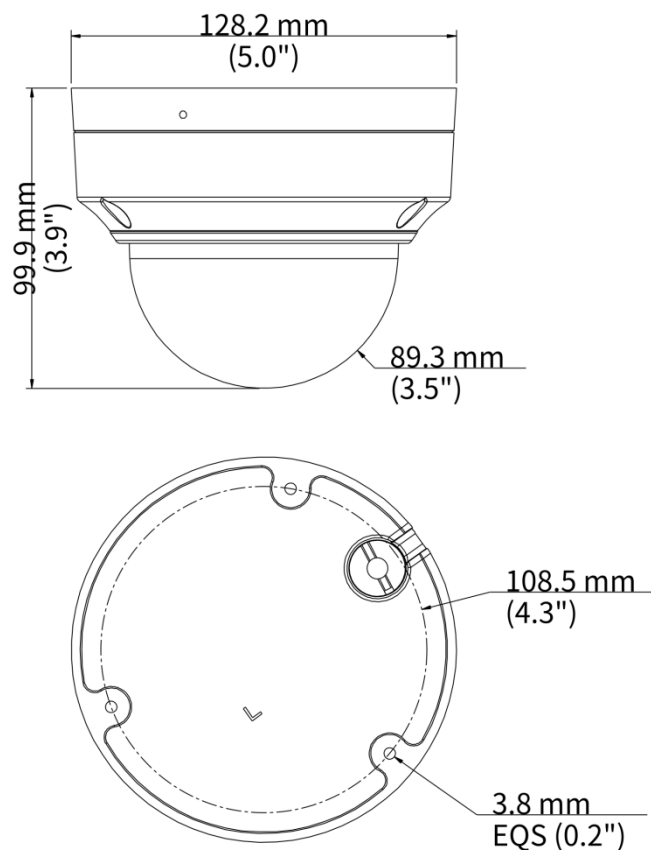

Certification	
EMC	CE-EMC (EN 55032, EN 61000-3-3, EN IEC 61000-3-2, EN 50130-4) FCC (FCC 47 CFR part15 B)
Safety	CE-LVD (EN 62368-1) UL/CUL (UL 62368-1, CAN/CSA C22.2 No. 62368-1)
Environment	CE-RoHS (2011/65/EU ; (EU) 2015/863) ; WEEE (2012/19/EU)
Protection	IP67 (IEC 60529) IK10 (IEC 62262)
General	
Power	DC 12 V±25%, PoE (IEEE 802.3af)
Power Consumption	Max. 6.7 W
Power Interface	Ø5.5 mm coaxial power plug
Dimensions	Ø128.2 mm × 99.9 mm (Ø5.0" × 3.9") (Ø × H)
Weight	0.63 kg (1.39 lb.)
Working Environment	-30 °C to 60 °C (-22 °F to 140 °F), Humidity: ≤ 95% RH (non-condensing)
Storage Environment	-30 °C to 60 °C (-22 °F to 140 °F), Humidity: ≤ 95% RH (non-condensing)
Material	Metal + Plastic
Surge Protection	4 KV
Reset Button	Support
Web Client Language	4 Languages: English, Russian, Spanish, Vietnamese

Dimensions