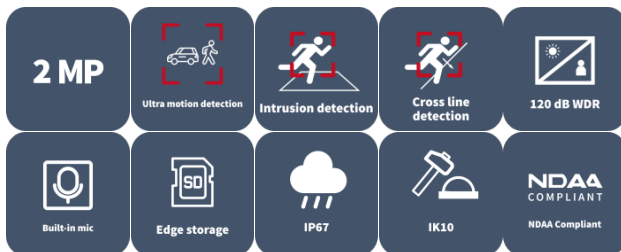

2MP WDR IR VF Dome Network Camera IPC3532LB-ADZK-K

Features

- High quality image with 1080P, 1/2.8" CMOS sensor
- 1080P (1920 × 1080)@30/25 fps; 720P (1280 × 720)@30/25 fps
- Ultra 265, H.265, H.264, MJPEG
- cross line, intrusion detection (based on human body detection)
- Support ultra motion detection (human/ vehicle detection)
- 120 dB true WDR technology enables clear image in strong light scene
- Built in mic
- Supports 9:16 corridor mode
- Smart IR, up to 40 m (131.2 ft.) IR distance
- MicroSD, up to 512 GB