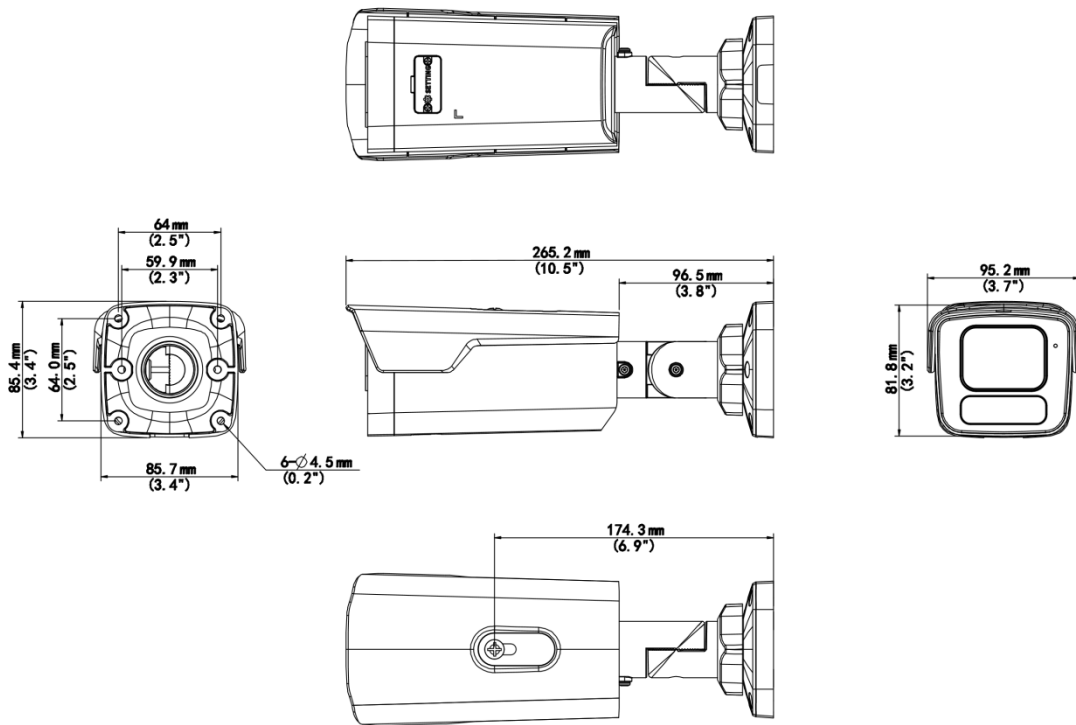

Dimensions

Accessories

TR-JB07-D-IN-V2 Bullet Junction Box(Support wiring from behind)	TR-JB06-A-IN Middle Bullet Junction Box(Elegant White)	TR-UP06-B-IN Bullet Pole Mounting Bracket
TR-A01-IN NPT 3/4" Waterproof Cable Gland	TR-UP06-C-IN-V2 Pole Mounting Bracket for Bullet Junction Box Only	TR-UC08-C-V2 Bullet&Dome Corner Mounting Bracket