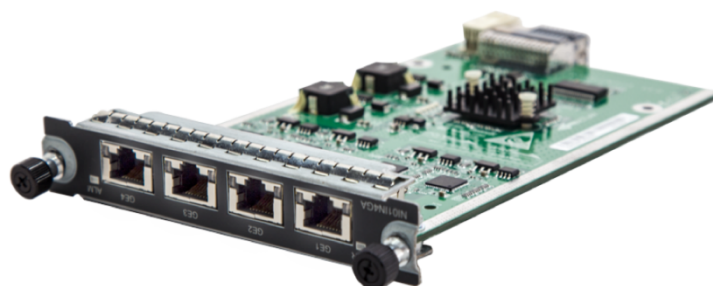

4 Port Gigabit Ethernet Interface Module

FB-IN4GA-NB

Specifications

Model	FB-IN4GA-NB
Interface Card	
Interface type	electrical port
Port speed	1GE
Number of network ports	4

Ordering Info

Product Model	Description
FB-IN4GA-NB	4 Port Gigabit Ethernet Interface Module