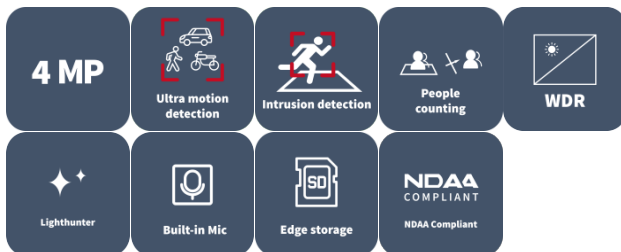

4MP HD Intelligent LightHunter Cable-free Network IR Fixed Dome Camera

IPC354SB-ADNF28(40)K-10

Features

- High quality image with 4 MP, 1/2.7" CMOS sensor
- 4 MP (2688 × 1520)@30/25 fps; 4 MP (2560 × 1440)@30/25 fps; 3 MP (2304 × 1296)@30/25 fps; 1080P (1920 × 1080)@30/25 fps
- Ultra 265, H.265, H.264, MJPEG
- Smart intrusion prevention, including cross line, intrusion, enter area, leave area detection
- Intelligent intrusion prevention system based on target classification significantly reduces false alarms caused by leaves, birds, and lights, accurately focusing on humans, vehicles, and non-motor vehicles
- Intelligent people flow counting and crowd density monitoring
- 120 dB true WDR technology enables clear image in strong light scene
- Supports 9:16 corridor mode
- Built-in mic
- Smart IR, up to 30 m (98.4 ft) IR distance
- MicroSD, up to 512 GB
- Cable-free
- Supports PoE power supply