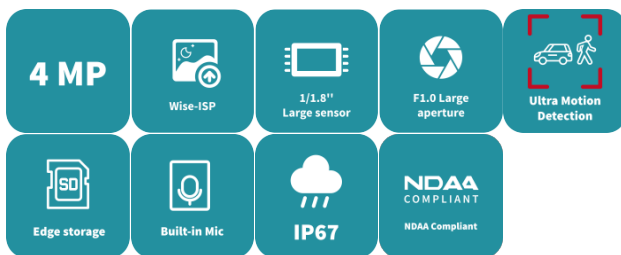

4MP ColorHunter Wise-ISP Fixed Warm Light Bullet Network Camera

IPC-B244-ADF28(40)K-WP

Features

- High quality image with 4 MP, 1/1.8" CMOS sensor and F1.0 large aperture lens
- 4 MP (2560 × 1440)@25/20 fps; 3 MP (2304 × 1296)@30/25 fps; 1080P (1920 × 1080)@30/25 fps
- Ultra 265, H.265, H.264, MJPEG
- Supports ColorHunter with Wise-ISP technology, deeply optimizing color, detail, and smear effects in extremely low-light scenes
- 120 dB true WDR technology enables clear image in strong light scene
- Supports 9:16 corridor mode
- Built-in mic
- White light, up to 30 m (98.4 ft.) warm light distance
- MicroSD, up to 512 GB
- IP67 protection
- Supports PoE power supply
- 3-axis