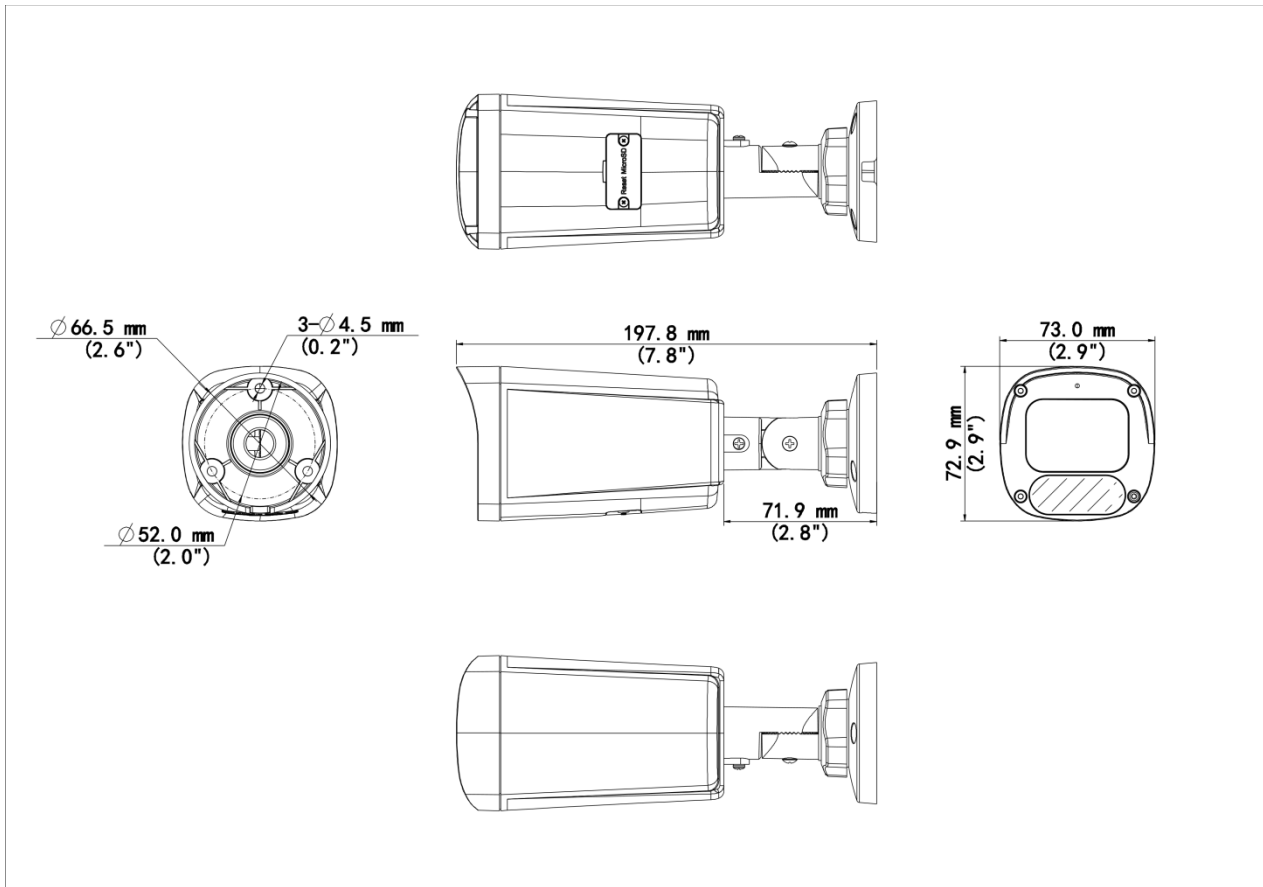

EMC	CE-EMC (EN 55032, EN 61000-3-3, EN IEC 61000-3-2, EN 55035) FCC (FCC 47 CFR part15 B)
Safety	CE LVD (EN 62368-1)
Environment	CE-RoHS (2011/65/EU;(EU)2015/863); WEEE (2012/19/EU);
Protection	IP67 (IEC 60529)
General	
Power	DC 12 V±25%, PoE (IEEE 802.3af)
Power Consumption	Max. 3.5 W
Power Interface	Ø5.5 mm coaxial power plug
Dimensions	206 mm × 73 mm × 73 mm (8.1" × 2.9" × 2.9") (L × W × H)
Weight	0.30 kg (0.66 lb.)
Material	Graphene + Plastic
Working Environment	-30 °C to 60 °C (-22 °F to 140 °F), Humidity: ≤ 95% RH (non-condensing)
Storage Environment	-30 °C to 60 °C (-22 °F to 140 °F), Humidity: ≤ 95% RH (non-condensing)
Surge Protection	4 KV
Reset Button	Support
Web Client Language	13 Languages: English, Simplified Chinese, Polish, German, Russian, French, Korean, Dutch, Czech, Portuguese, Spanish, Spanish (Europe), Italian

Dimensions