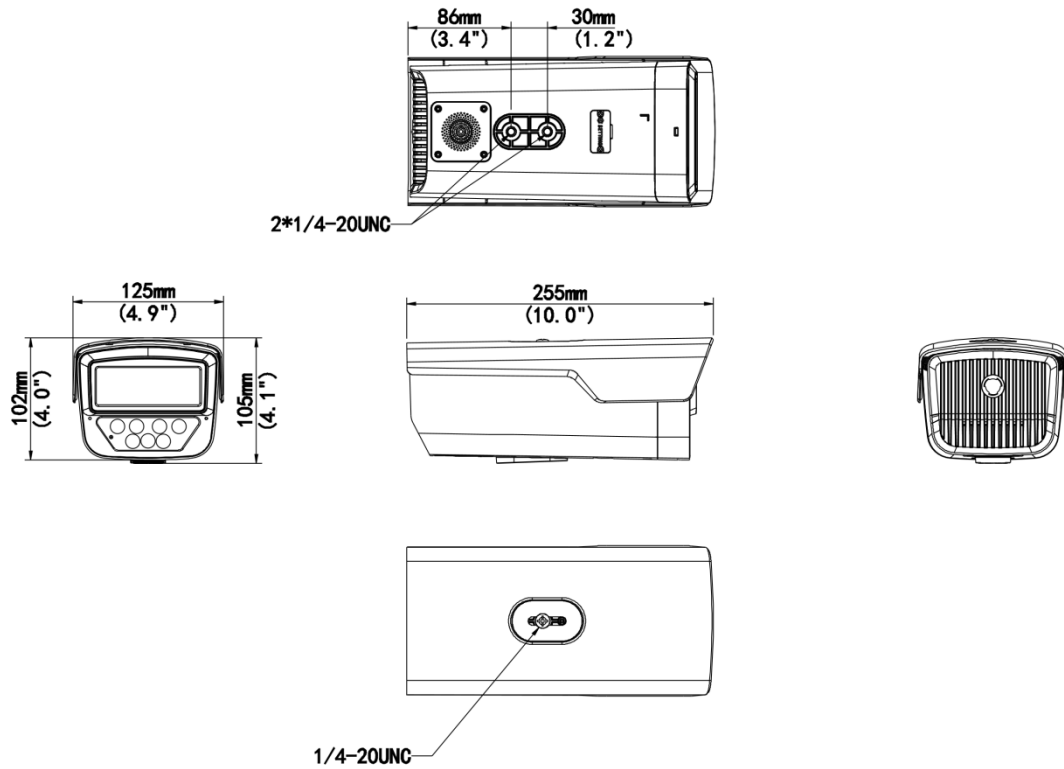

Dimensions

Accessories

TR-WM06-C-IN

Wall Mounting Bracket for 6-inch Bullet Camera

TR-UM06-A-IN

Bullet Camera Desktop Bracket

TR-UP06-B-IN

Bullet Pole Mounting Bracket