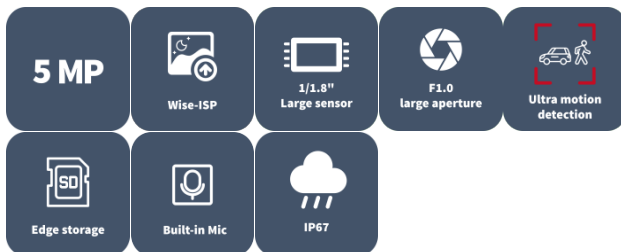

## Features

- High quality image with 5 MP, 1/1.8" CMOS sensor and F1.0 large aperture lens
- 5 MP (2880 × 1620)@25/20 fps; 4 MP (2560 × 1440)@25/20 fps; 3 MP (2304 × 1296)@30/25 fps; 1080P (1920 × 1080)@30/25 fps
- Ultra 265, H.265, H.264, MJPEG
- Supports ColorHunter with Wise-ISP technology, deeply optimizing color, detail, and smear effects in extremely low-light scenes
- 120 dB true WDR technology enables clear image in strong light scene
- Supports 9:16 corridor mode
- Built-in mic and speaker
- Warm light, up to 50 m (164.0 ft.) warm light distance
- 7 warm lights (5 for supplementary lighting + 2 for warning purposes)
- MicroSD, up to 512 GB
- IP67 protection
- Supports PoE power supply