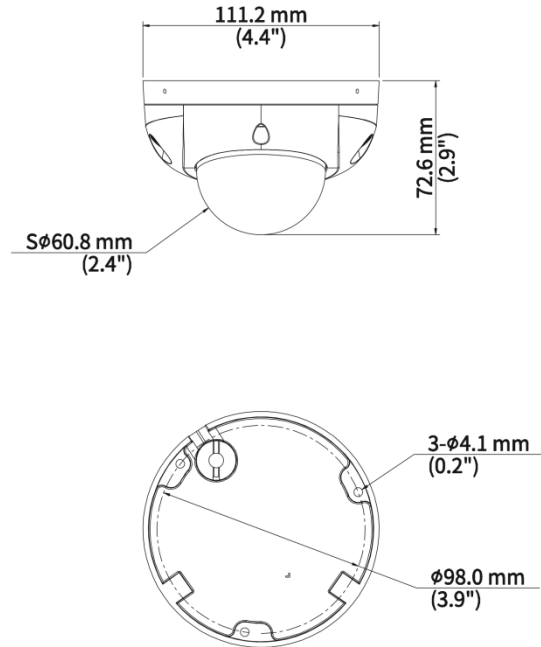

## Specifications

Model	IPC314SB-ADF28KMC-DL-I1
<b>Camera</b>	
Max Resolution	4 MP
Sensor	1/2.9" CMOS
Min. Illumination	Color: 0.002 Lux (F1.6, AGC ON), 0 Lux with light
Day/Night	IR-cut filter with auto switch (ICR)
Shutter	Auto/Manual, 1 to 1/100000 s
Adjustment Angle	Pan:-48° to 48°, Tilt: 0° to 80°, Rotate: 0° to 360°
S/N	> 56 dB
WDR	130 dB
<b>Lens</b>	
Focal Length	2.8 mm
Iris	F1.6
Field of View (H)	101.1°
Field of View (V)	57.1°
Field of View (D)	117.7°
Lens Type	Fixed
Iris Type	Fixed
<b>DORI</b>	
DORI Distance (Lens)	2.8 mm
DORI Distance (Detect)	63.0 m (206.7 ft.)
DORI Distance (Observe)	25.2 m (82.7 ft.)
DORI Distance (Recognize)	12.6 m (41.3 ft.)
DORI Distance (Identify)	6.3 m (20.7 ft.)
<b>Illuminator</b>	
Illumination Distance (IR)	30 m (98.4 ft.)
Illumination Distance (Warm Light)	30 m (98.4 ft.)
IR On/Off Control	Auto/Manual
Wavelength	850 nm
Light On/Off Control	Auto/Manual
Supplemental Light	Dual light
<b>Video</b>	
Video Compression	Ultra 265, H.265, H.264, MJPEG
H.264 Code Profile	Baseline profile, Main profile, High profile
Video Bit Rate	128 Kbps to 16 Mbps
U-code	Support
OSD	Up to 8 OSDs
Privacy Mask	Up to 4 areas
ROI	Support
Video Stream	Triple streams

# Dimensions