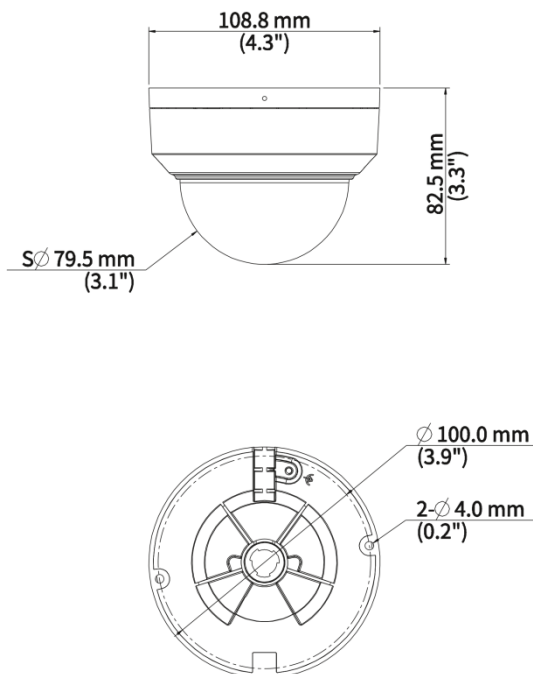

FCC (FCC 47 CFR part15 B)
Safety	CE LVD (EN 62368-1) CB (IEC 62368-1) UL/CUL (UL 62368-1, CAN/CSA C22.2 No. 62368-1)
Environment	CE-RoHS (2011/65/EU;(EU)2015/863); WEEE (2012/19/EU);
Protection	IP67 (IEC 60529) IK10 (IEC 62262)
General	
Power	DC 12 V±25%, PoE (IEEE 802.3af)
Power Consumption	Max. 3.6 W
Power Interface	Ø5.5 mm coaxial power plug
Dimensions	Ø109 mm × 83 mm (Ø4.3" × 3.3") (Ø × H)
Weight	0.36 kg (0.79 lb.)
Material	Metal + Plastic
Working Environment	-30 °C to 60 °C (-22 °F to 140 °F), Humidity: ≤ 95% RH (non-condensing)
Storage Environment	-30 °C to 60 °C (-22 °F to 140 °F), Humidity: ≤ 95% RH (non-condensing)
Surge Protection	4 KV
Reset Button	N/A
Web Client Language	4 Languages: English, Russian, Spanish, Vietnamese

Dimensions