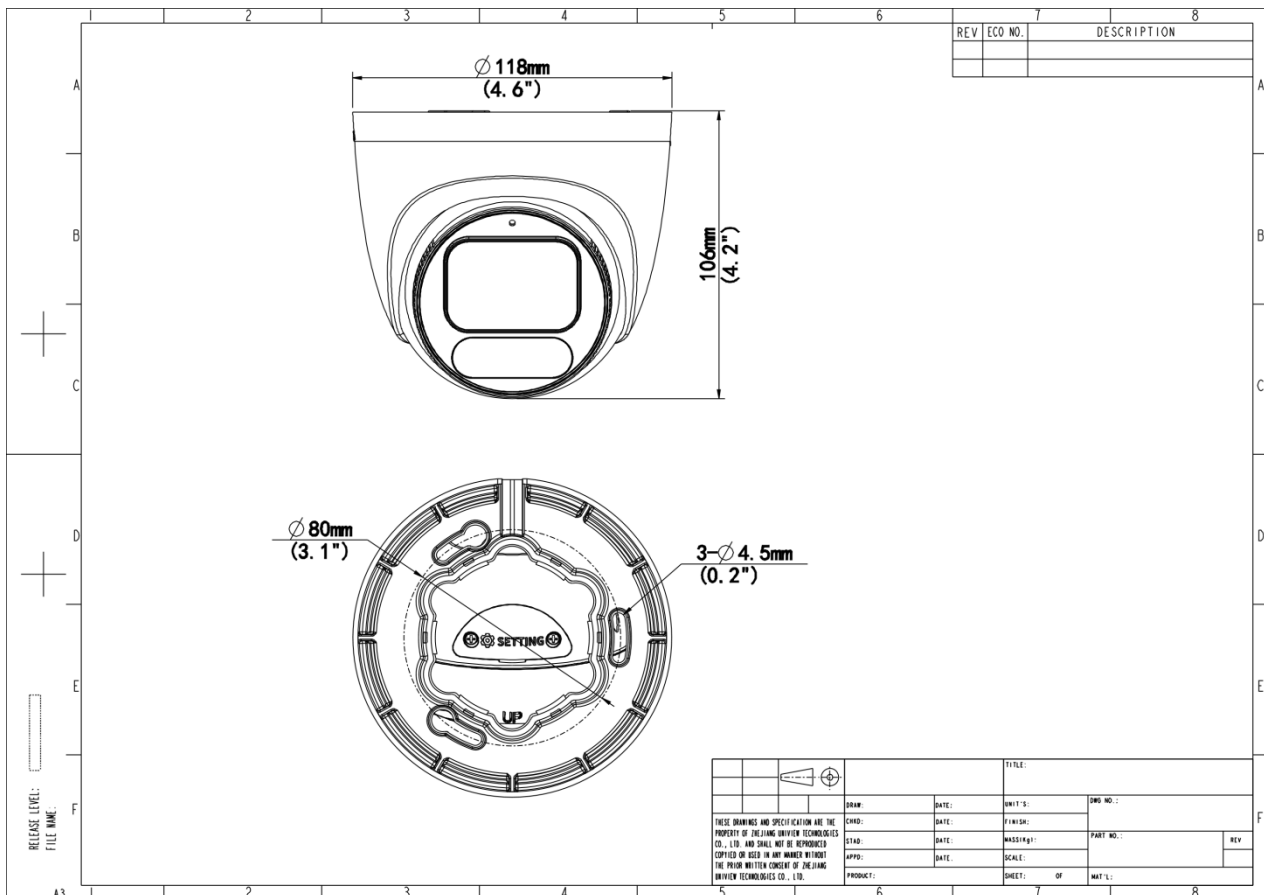

## Specifications

Model	IPC3622LE-ADF28K-WP	IPC3622LE-ADF40K-WP
<b>Camera</b>		
Max Resolution	2 MP	
Sensor	1/2.7" CMOS	
Min. Illumination	Colour: 0.0003 lux (F1.0, AGC ON)	
Shutter	Auto/Manual, 1 ~ 1/100000s	
Adjustment Angle	Pan: 0° ~ 360°, Tilt: 0° ~ 75°, Rotate: 0° ~ 360°	
S/N	>52 dB	
WDR	120 dB	
<b>Lens</b>		
Focal Length	2.8 mm	4.0 mm
Iris Type	Fixed	
Iris	F1.0	
Field of View (H)	99.0°	77.5°
Field of View (V)	53.0°	42.5°
Field of View (D)	118.0°	91.5°
Lens Type	Fixed	
<b>DORI</b>		
DORI Distance (Lens)	2.8mm	4.0mm
DORI Distance (Detect)	45.0m(147.6ft)	64.3(210.9ft)
DORI Distance (Observe)	18.0(59.1ft)	25.7(84.4ft)
DORI Distance (Recognize)	9.0(29.5ft)	12.9(42.2ft)
DORI Distance (Identify)	4.5(14.8ft)	6.4(21.1ft)
<b>Illuminator</b>		
Supplemental Light	Warm light	
Illumination Distance (Warm Light)	30 m (98.4 ft)	
Light On/Off Control	Auto/Manual	
<b>Video</b>		
Video Compression	Ultra 265, H.265, H.264, MJPEG	

Power Consumption	Max 2.6W
Power Interface	Ø5.5 mm coaxial power plug
Dimensions	Ø118 x 106mm (Ø4.6" x 4.2") (Ø x H)
Weight	0.47kg(1.04lb)
Material	Metal + Plastic
Working Environment	-30 °C to 60 °C (-22 °F to 140 °F), Humidity: ≤ 95% RH (non-condensing)
Storage Environment	-30 °C to 60 °C (-22 °F to 140 °F), Humidity: ≤ 95% RH (non-condensing)
Surge Protection	4 KV
Reset Button	Support
Web Client Language	13 Languages: English, Simplified Chinese, Polish, German, Russian, French, Korean, Dutch, Czech, Portuguese, Spanish, Spanish (Europe), Italian

## Dimensions

Aggregate product size diagram using IPC3622LE-ADF28K-WP as an example