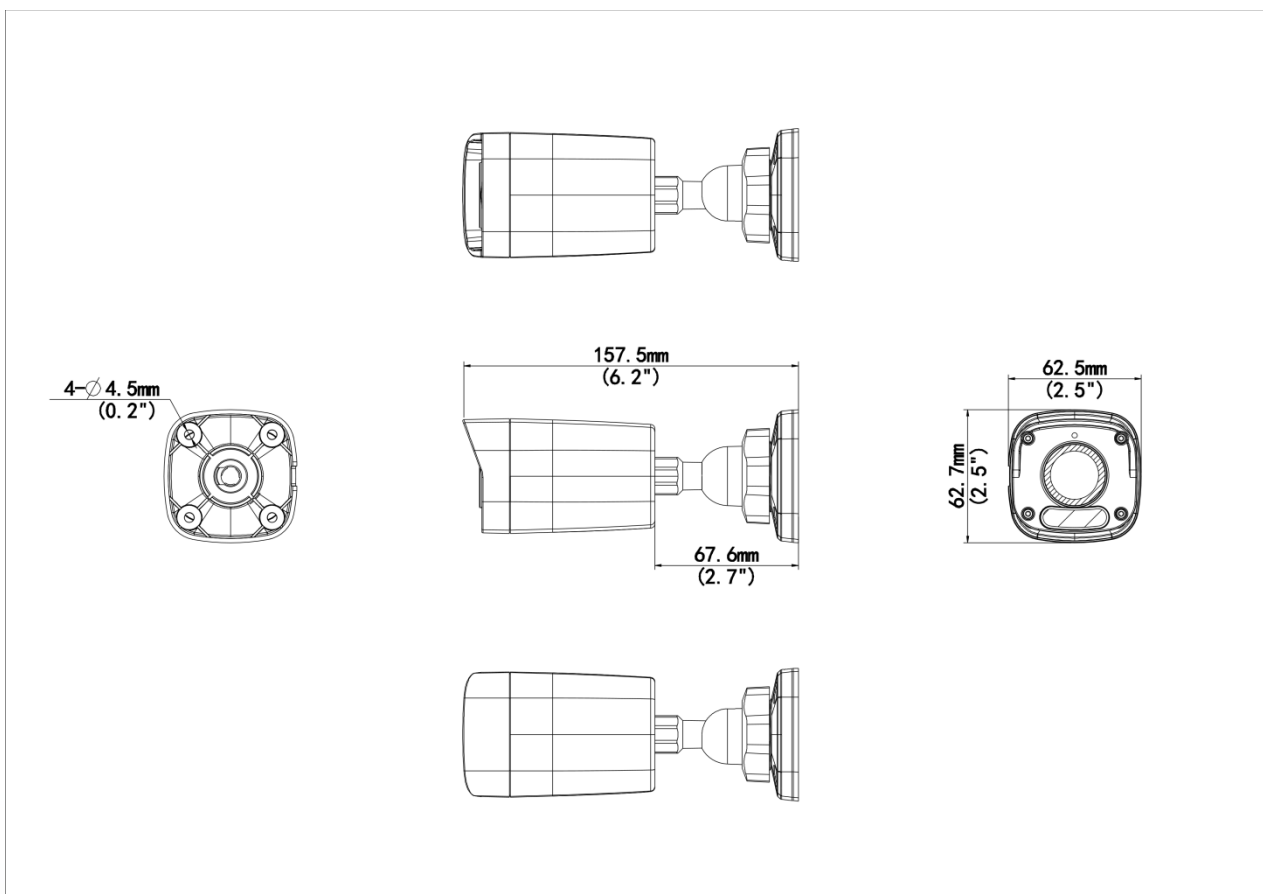

## Features

- High quality image with 5 MP, 1/3.0" CMOS sensor
- 5 MP (2592 × 1944)@20 fps; 4 MP (2560 × 1440)@20 fps; 3 MP (2304 × 1296)@20 fps; 1080P (1920 × 1080)@30/25 fps
- Supports accurate human body detection 2.0
- Ultra 265, H.265, H.264
- Built-in mic
- Smart IR, up to 30 m (98.4 ft.) IR distance
- Day/night functionality
- 2D/3D DNR (digital noise reduction)
- DC 12 V, PoE (IEEE 802.3af) power supply
- IP67 protection
- 3-axis

## Specifications

Model	IPC2125LB-AF28-A2	IPC2125LB-AF40-A2
<b>Camera</b>		
Max Resolution	5 MP	
Sensor	1/3.0" CMOS	
Min. Illumination	Color: 0.01 Lux (F2.0, AGC ON), 0 Lux with IR on	
Day/Night	IR-cut filter with auto switch (ICR)	
Shutter	Auto/Manual, 1 to 1/100000 s	
Adjustment Angle	Pan: 0° to 360°, Tilt: 0° to 90°, Rotate: 0° to 360°	
S/N	> 52 dB	
WDR	DWDR	
<b>Lens</b>		
Focal Length	2.8 mm	4.0 mm
Iris Type	Fixed	
Iris	F2.0	
Field of View (H)	94.3°	73.4°
Field of View (V)	52.2°	40.4°
Field of View (D)	99.6°	79.5°
Lens Type	Fixed	
<b>DORI</b>		
DORI Distance (Lens)	2.8 mm	4 mm
DORI Distance (Detect)	63.0 m (206.7 ft.)	90.0 m (295.3 ft.)
DORI Distance (Observe)	25.2 m (82.7 ft.)	36.0 m (118.1 ft.)
DORI Distance (Recognize)	12.6 m (41.3 ft.)	18.0 m (59.1 ft.)
DORI Distance (Identify)	6.3 m (20.7 ft.)	9.0 m (29.5 ft.)
<b>Illuminator</b>		
Supplemental Light	IR	
Illumination Distance (IR)	30 m (98.4 ft.)	
Wavelength	850 nm	
IR On/Off Control	Auto/Manual	
<b>Video</b>		
Video Compression	Ultra 265, H.265, H.264	
H.264 Code Profile	Baseline profile, Main profile, High profile	
Frame Rate	Main Stream: 5 MP (2592 × 1944), max. 20 fps; 4 MP (2560 × 1440), max. 20 fps; 3 MP (2304 × 1296), max. 20 fps; 1080P (1920 × 1080), max. 30 fps; 720P (1280 × 720), max. 30 fps Sub Stream: 640 × 360, max. 30 fps; 2CIF (704 × 288), max. 30 fps; CIF (352 × 288), max. 30 fps	
Video Bit Rate	128 Kbps to 6144 Kbps	
U-code	Support	
OSD	Up to 4 OSDs	
Privacy Mask	Up to 4 areas	
ROI	Support	
Video Stream	Dual streams	

## Dimensions