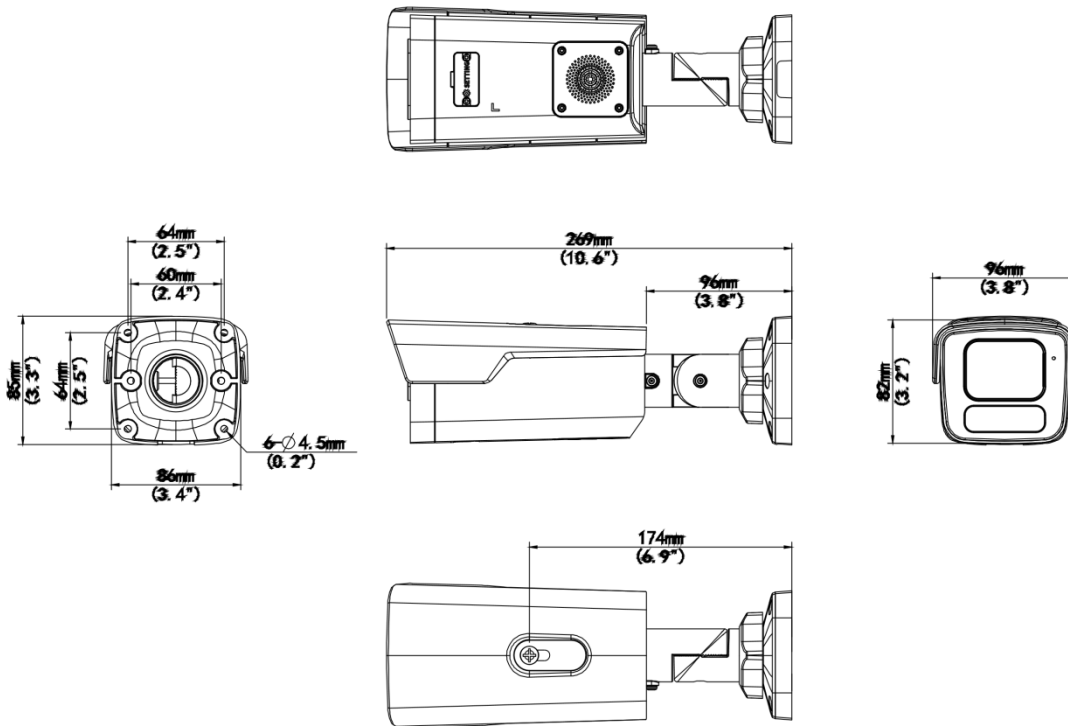

Accessories

TR-JB07-D-IN

Bullet Junction Box(Support wiring from behind)

TR-JB06-A-IN

Middle Bullet Junction Box(Elegant White)

TR-UP06-B-IN

Bullet Pole Mounting Bracket

TR-UP06-C-IN

Pole Mounting Bracket for Bullet Junction Box Only

TR-A01-IN

NPT 3/4" Waterproof Cable Gland

TR-UC08-C

Bullet&Dome Corner Mounting Bracket