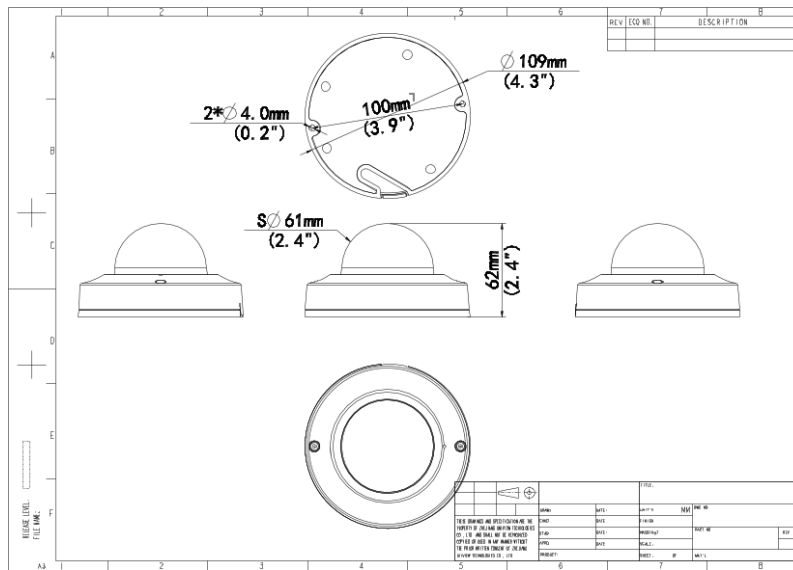

## Specifications

Camera	Description
Max Resolution	4MP
Sensor	1/2.7" CMOS
Min. Illumination	Colour:0.003 lux (F1.6, AGC ON) 0 lux with IR
Day/Night	IR-cut filter with auto switch (ICR)
Shutter	Auto/Manual, 1 ~ 1/100000s
Adjustment Angle	Pan: 3°~360°, Tilt: 0° ~ 68°, Rotate:3°~360°
S/N	>52dB
WDR	120dB
Lens	Description
Focal Length	IPC354SB-ADNF28K-I0:2.8 mm IPC354SB-ADNF40K-I0:4.0 mm
Iris Type	Fixed
Iris	F1.6
Field of View (H)	IPC354SB-ADNF28K-I0:101.1° IPC354SB-ADNF40K-I0:83.5°
Field of View (V)	IPC354SB-ADNF28K-I0:55.3° IPC354SB-ADNF40K-I0:43.0°
Field of View (D)	IPC354SB-ADNF28K-I0:111.1° IPC354SB-ADNF40K-I0:99.7°
Lens Type	Fixed
DORI	Description
DORI Distance (Lens)	IPC354SB-ADNF28K-I0:2.8mm IPC354SB-ADNF40K-I0:4.0mm
DORI Distance (Detect)	IPC354SB-ADNF28K-I0:63.0m(206.7ft)

## Dimensions