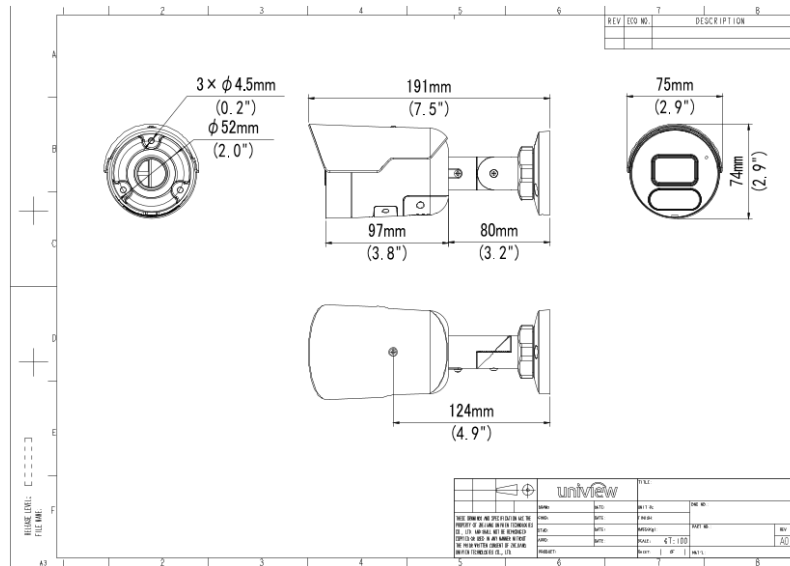

## Specifications

Camera	Description
Max Resolution	8MP
Sensor	1/2.7" CMOS
Min. Illumination	Colour: 0.0025 lux ( F1.6, AGC ON) 0 Lux with light
Day/Night	IR-cut filter with auto switch (ICR)
Shutter	Auto/Manual, 1 ~ 1/100000s
Adjustment Angle	Pan: 0° ~ 360°, Tilt: 0° ~ 90°, Rotate: 0° ~ 360°
S/N	>52dB
WDR	120dB
Lens	Description
Focal Length	IPC2128SB-ADF28KMC-I0:2.8 mm IPC2128SB-ADF40KMC-I0:4.0 mm
Iris Type	Fixed
Iris	F1.6
Field of View (H)	IPC2128SB-ADF28KMC-I0:112.4° IPC2128SB-ADF40KMC-I0:86.5°
Field of View (V)	IPC2128SB-ADF28KMC-I0:60.1° IPC2128SB-ADF40KMC-I0:44.1°
Field of View (D)	IPC2128SB-ADF28KMC-I0:146.1° IPC2128SB-ADF40KMC-I0:112.5°
Lens Type	Fixed
DORI	Description
DORI Distance (Lens)	IPC2128SB-ADF28KMC-I0:2.8mm IPC2128SB-ADF40KMC-I0:4.0mm
DORI Distance (Detect)	IPC2128SB-ADF28KMC-I0:84.0m(275.6ft)

## Dimensions