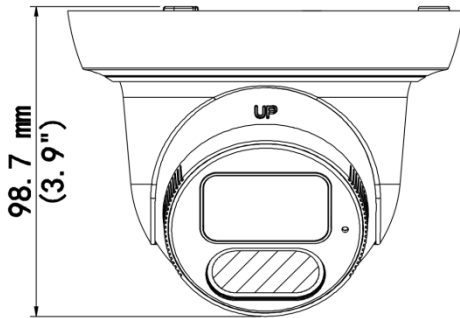

Dimensions

Accessories

TR-JB03-H-IN-V2 Junction Box for Metal Turret Camera(Support wiring from behind)	TR-UC08-C-V2 Bullet&Dome Corner Mounting Bracket	TR-JB07/WM03-F-IN-V2 Wall Mounting Assembling Bracket with Back Hole for 3 Inch Hemisphere
TR-WM03-B-IN-V2 Wall Mounting Assembling Bracket for 3 Inch Hemisphere	TR-CM24-IN Dome Pendant Mounting Bracket(Indoor)	TR-SE24-A-IN Dome Pendant Mounting Pole 500mm