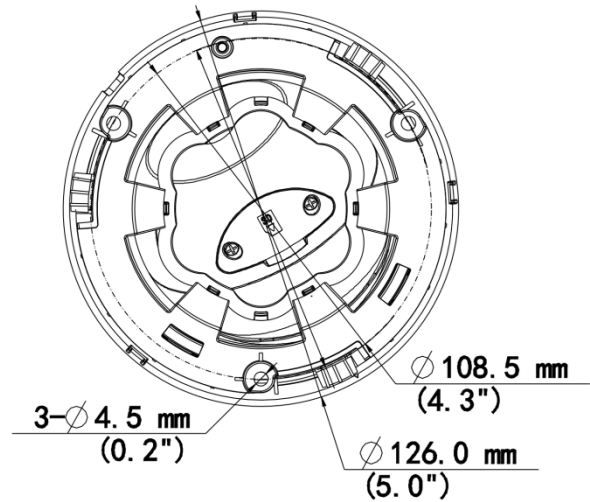

Dimensions

Accessories

TR-JB03-H-IN-V2 Junction Box for Metal Turret Camera(Support wiring from behind)	TR-UC08-C-V2 Bullet&Dome Corner Mounting Bracket	TR-JB07/WM03-F-IN-V2 Wall Mounting Assembling Bracket with Back Hole for 3 Inch Hemisphere
TR-WM03-B-IN-V2 Wall Mounting Assembling Bracket for 3 Inch Hemisphere	TR-CM24-IN Dome Pendant Mounting Bracket(Indoor)	TR-SE24-A-IN Dome Pendant Mounting Pole 500mm