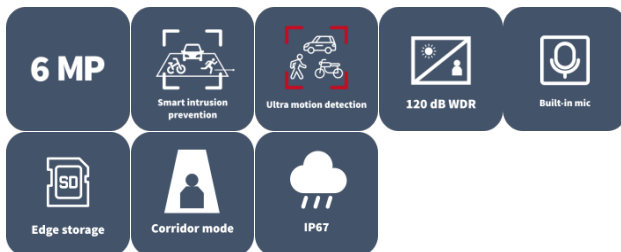

6MP HD Intelligent LightHunter IR Fixed Turret Network Camera IPC3616SS-ADF28K-I1

Features

- High quality image with 6 MP, 1/2.7" CMOS sensor
- 6 MP (3072 × 2048)@25/20 (default) fps; 4 MP (2560 × 1440)@30/25 fps; 3 MP (2304 × 1296)@30/25 fps; 1080P (1920 × 1080)@30/25 fps
- Ultra 265, H.265, H.264, MJPEG
- Intelligent perimeter protection, including cross line, intrusion, enter area, leave area detection
- Intelligent intrusion prevention system based on target classification significantly reduces false alarms caused by leaves, birds, and lights, accurately focusing on humans, vehicles, and non-motor vehicles
- Intelligent people flow counting and crowd density monitoring
- Smart intrusion prevention with color retrieval
- ASM (auto scene match)
- LightHunter technology ensures ultra-high image quality in low illumination environment
- Supports 9:16 corridor mode
- Built-in mic
- Smart IR, up to 40 m (131.2 ft) IR distance
- MicroSD, up to 512 GB
- IP67 protection