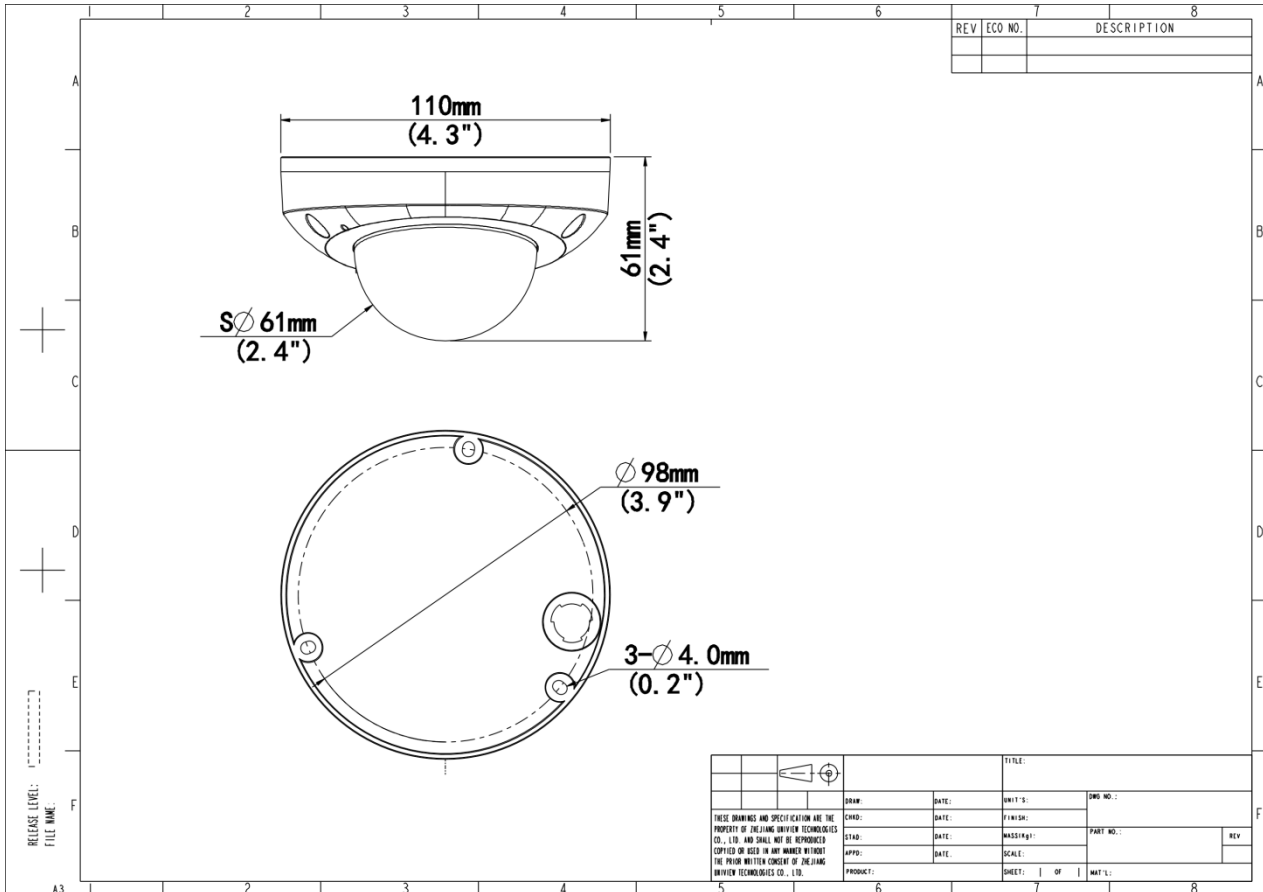

## Specifications

Model	IPC314SB-ADF28K-M12-I0
<b>Camera</b>	
Max Resolution	4 MP
Sensor	1/3.0" CMOS
Min. Illumination	Colour:0.002 lux (F1.6, AGC ON) 0 lux with IR
Day/Night	IR-cut filter with auto switch (ICR)
Shutter	Auto/Manual, 1 ~ 1/100000s
Adjustment Angle	Pan: 0° ~ 90°, Tilt: 0° ~ 68°, Rotate: 0° ~ 360°
S/N	>52 dB
WDR	120 dB
<b>Lens</b>	
Focal Length	2.8 mm
Iris Type	Fixed
Iris	F1.6
Field of View (H)	101.1°
Field of View (V)	55.3°
Field of View (D)	111.1°
Lens Type	Fixed
<b>DORI</b>	
DORI Distance (Lens)	2.8mm
DORI Distance (Detect)	63.0m(206.7ft)
DORI Distance (Observe)	25.2m(82.7ft)
DORI Distance (Recognize)	12.6m(41.3ft)
DORI Distance (Identify)	6.3m(20.7ft)
<b>Illuminator</b>	
Supplemental Light	IR

## Dimensions

Aggregate product size diagram using "main model" as an example