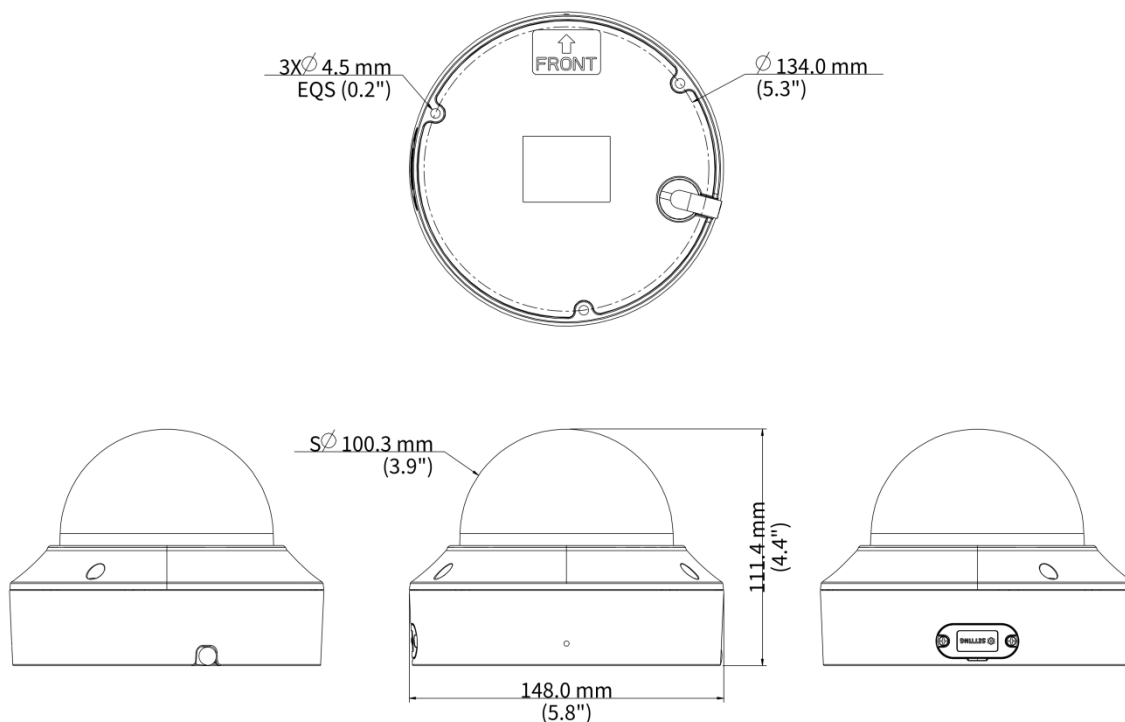

Dimensions

Accessories

TR-JB04-C-IN Junction Box for 323 Series Fix-dome(Support wiring from behind)	TR-FM152-A-IN In-ceiling Bracket for 323 Series Fix-dome	TR-SM04-IN Switch Box Adapter for 323 Series Fix-dome
TR-A01-IN NPT 3/4" Waterproof Cable Gland	TR-UC08-C-V2 Bullet&Dome Corner Mounting Bracket	TR-JB07/WM04-B-IN-V2 4 Inch Back Hole Hemisphere Wall Mounting Assembling Bracket