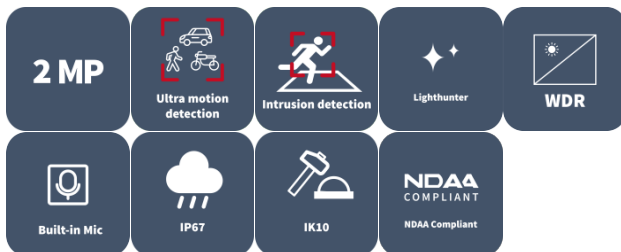

2MP HD Intelligent LightHunter IR VF Dome Network Camera IPC3232SB-ADZK-I0

Features

- High quality image with 1080P, 1/2.8" CMOS sensor
- 1080P (1920 × 1080)@30/25 fps; 720P (1280 × 720)@30/25 fps
- Ultra 265, H.265, H.264, MJPEG
- Smart intrusion prevention, including cross line, intrusion, enter area, leave area detection
- Intelligent intrusion prevention system based on target classification significantly reduces false alarms caused by leaves, birds, and lights, accurately focusing on humans, vehicles, and non-motor vehicles
- Intelligent people flow counting and crowd density monitoring
- LightHunter technology ensures ultra-high image quality in low illumination environment
- 120 dB true WDR technology enables clear image in strong light scene
- Supports 9:16 corridor mode
- Built-in mic
- Alarm I/O: 1/1, audio I/O: 1/1
- Smart IR, up to 40 m (131.2 ft) IR distance
- MicroSD, up to 512 GB
- IK10 vandal resistant and IP67 protection