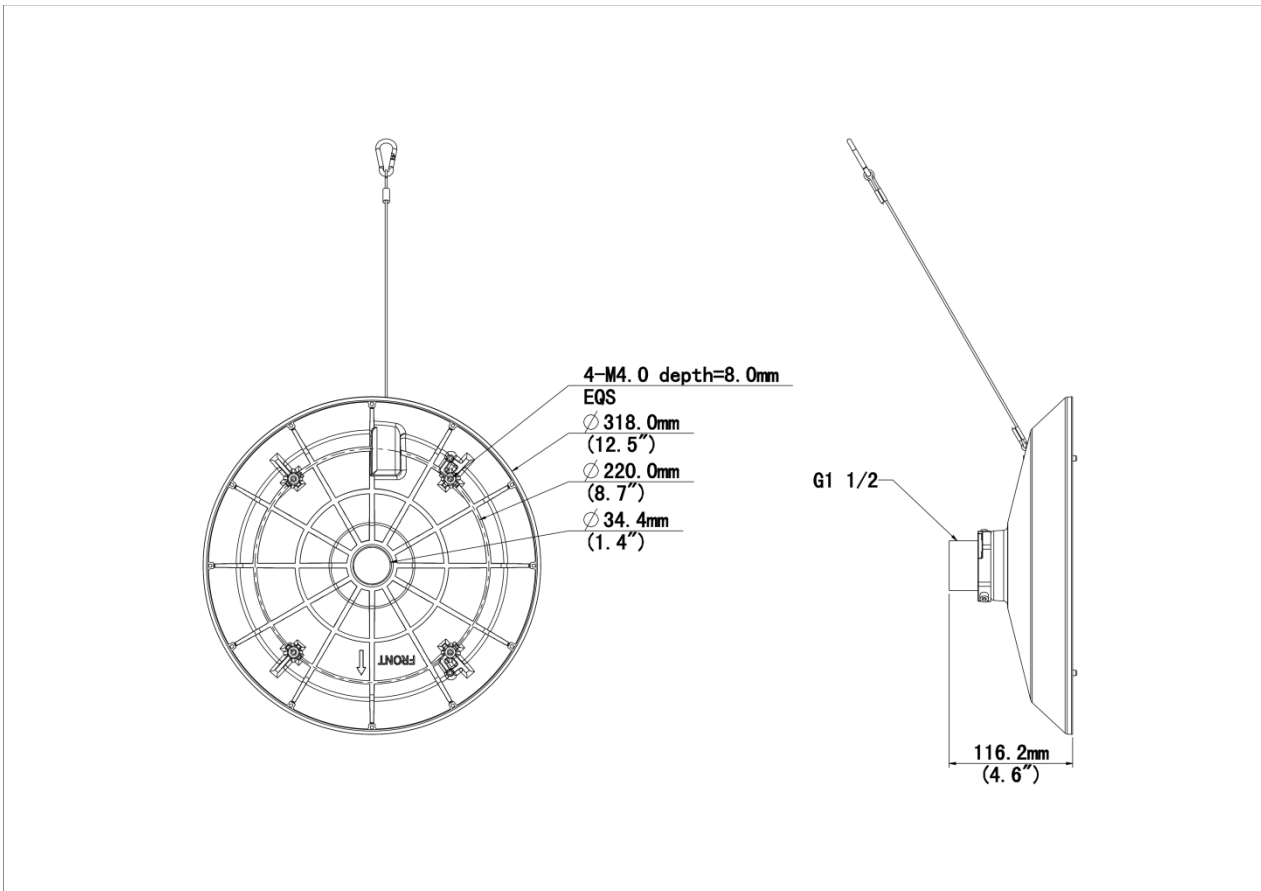

Multi-Sensor VF Dome Camera Pendant Mount & Wall Mount Adapter

TR-UF45-K-IN

Specifications

Model	TR-UF45-K-IN
Bracket	
Application	Indoor or outdoor, Multi-sensor VF dome camera pendant mount& wall mount
Bracket Dimensions	Ø 318 x 116 mm (Ø 12.5" x 4.6") (Ø x H)
Bracket Weight	1.3kg(2.9lb)
Bracket Material	Aluminum alloy

Dimensions

Zhejiang Uniview Technologies Co., Ltd.

No. 369, Xietong Road, Xixing Sub-district, Binjiang District, Hangzhou City, 310051, Zhejiang Province, China (Zhejiang) Pilot Free Trade Zone, China

Email: overseasbusiness@uniview.com; globalsupport@uniview.com