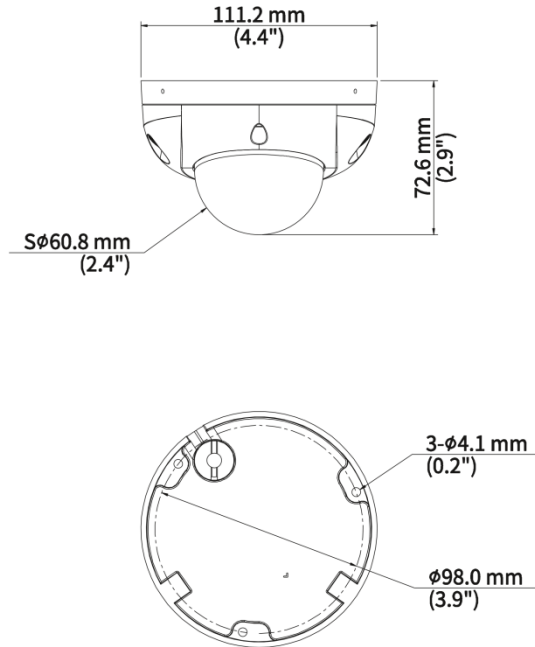

Dimensions

Accessories

TR-JB03-G-IN Junction Box for Mini Fix-dome(Support wiring from behind)	TR-JB07/WM03-G-IN-V2 Wall Mounting Assembling Bracket For 32 Fix-dome&Mini Fix-dome&Plastic Turret Camera	TR-WM03-D-IN-V2 Wall Mounting Bracket for 32 Fix-dome&Mini Fix-dome&Plastic Turret Camera
TR-UM06-E-IN Slant Mounting Bracket for Fixed Dome	TR-A01-IN NPT 3/4" Waterproof Cable Gland	TR-UP06-C-IN-V2 Pole Mounting Bracket for Bullet Junction Box Only