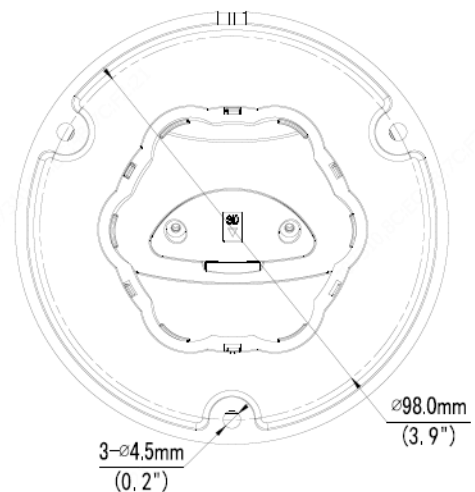

EMC	CE-EMC (EN 55032, EN 61000-3-3, EN IEC 61000-3-2, EN 55035) FCC (FCC 47 CFR part15 B)
Safety	CE LVD (EN 62368-1) CB (IEC 62368-1) UL/CUL (UL 62368-1, CAN/CSA C22.2 No. 62368-1)
Environment	CE-RoHS (2011/65/EU;(EU)2015/863); WEEE (2012/19/EU);
Protection	IP67 (IEC 60529)
General	
Power	DC 12 V±25%, PoE (IEEE 802.3af) Power consumption: Max. 4.5 W
Power Interface	Ø5.5 mm coaxial power plug
Dimensions	Ø110.5 mm × 94.1 mm (Ø4.4" × 3.7") (Ø × H)
Weight	0.36 kg (0.79 lb.)
Material	Metal
Working Environment	-30 °C to 60 °C (-22 °F to 140 °F), Humidity: ≤ 95% RH (non-condensing)
Storage Environment	-30 °C to 60 °C (-22 °F to 140 °F), Humidity: ≤ 95% RH (non-condensing)
Surge Protection	4 KV
Reset Button	N/A
Web Client Language	13 Languages: English, Simplified Chinese, Polish, German, Russian, French, Korean, Dutch, Czech, Portuguese, Spanish, Spanish (Europe), Italian

Dimensions