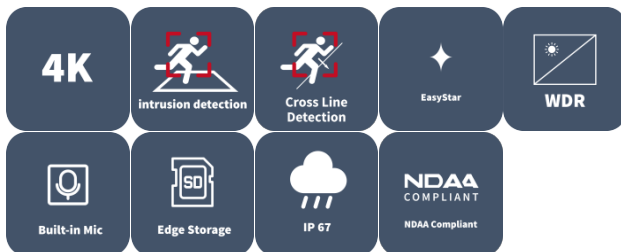

4K HD IR Fixed Eyeball Network Camera IPC3618SR3-ADF40KM-G

Features

- High quality image with 8 MP, 1/2.7" CMOS sensor
- 8 MP (3840 × 2160)@20 fps; 5 MP (3072 × 1728)@30/25 fps; 4 MP (2560 × 1440)@30/25 fps; 1080P (1920 × 1080)@30/25 fps
- Ultra 265, H.265, H.264, MJPEG
- Easystar technology ensures high image quality in low illumination environment
- 120 dB true WDR technology enables clear image in strong light scene
- Supports 9:16 corridor mode
- Built-in mic
- Smart IR, up to 30 m (98.4 ft.) IR distance
- MicroSD, up to 256 GB
- IP67 protection
- Supports PoE power supply
- 3-axis