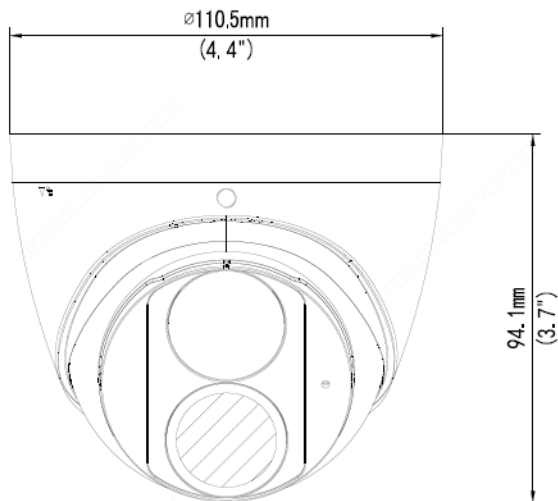

EMC	CE-EMC (EN 55032, EN 61000-3-3, EN IEC 61000-3-2, EN 55035) FCC (FCC 47 CFR part15 B)
Safety	CE LVD (EN 62368-1) CB (IEC 62368-1) UL/CUL (UL 62368-1, CAN/CSA C22.2 No. 62368-1)
Environment	CE-RoHS (2011/65/EU;(EU)2015/863); WEEE (2012/19/EU);
Protection	IP67 (IEC 60529)
General	
Power	DC 12 V±25%, PoE (IEEE 802.3af) Power consumption: Max. 4.5 W
Power Interface	Ø5.5 mm coaxial power plug
Dimensions	Ø110.5 mm × 94.1 mm (Ø4.4" × 3.7") (Ø × H)
Weight	0.36 kg (0.79 lb.)
Material	Metal
Working Environment	-30 °C to 60 °C (-22 °F to 140 °F), Humidity: ≤ 95% RH (non-condensing)
Storage Environment	-30 °C to 60 °C (-22 °F to 140 °F), Humidity: ≤ 95% RH (non-condensing)
Surge Protection	4 KV
Reset Button	N/A
Web Client Language	13 Languages: English, Simplified Chinese, Polish, German, Russian, French, Korean, Dutch, Czech, Portuguese, Spanish, Spanish (Europe), Italian

Dimensions