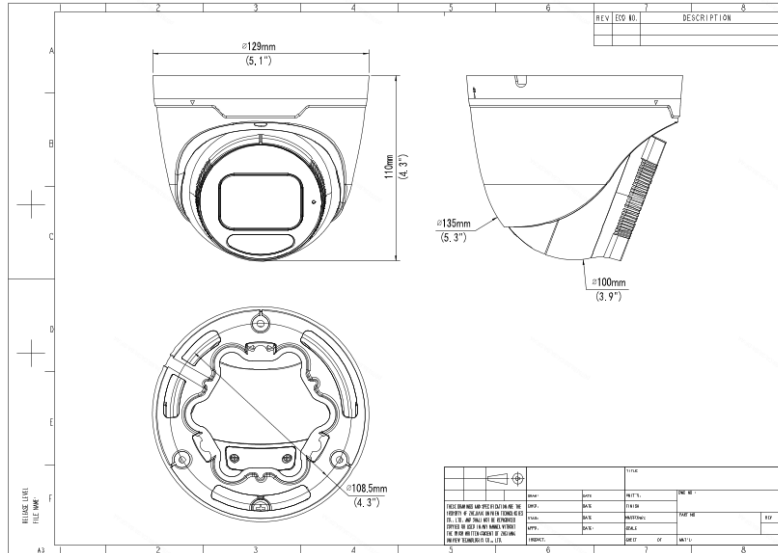

(Latin America), Spanish (Europe), Hungarian, Italian, Vietnamese

Dimensions

Accessories

TR-JB03-H-IN

Junction Box for Metal Turret Camera
(Support wiring from behind)

TR-JB07/WM03-F-IN

Wall Mounting Assembling Bracket with Back Hole for 3 Inch Hemisphere

TR-WM03-B-IN

Wall Mounting Assembling Bracket for 3 Inch Hemisphere

TR-A01-IN

NPT 3/4" Waterproof Cable Gland

TR-UP06-IN

Universal Pole Mounting Bracket

TR-UC08-C

Bullet&Dome Corner Mounting Bracket