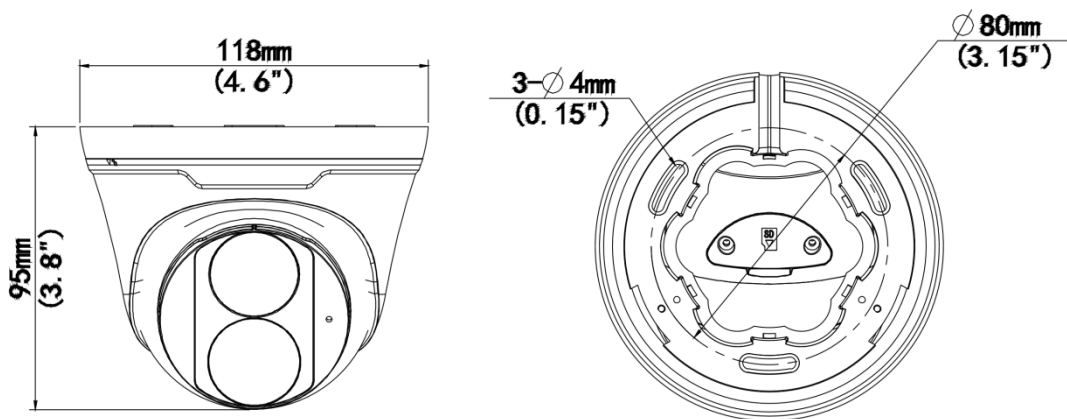

EMC	CE-EMC (EN 55032, EN 61000-3-3, EN IEC 61000-3-2, EN 55035) FCC (FCC 47 CFR part15 B)
Safety	CE LVD (EN 62368-1) UL/CUL (UL 62368-1, CAN/CSA C22.2 No. 62368-1)
Environment	CE-RoHS (2011/65/EU;(EU)2015/863); WEEE (2012/19/EU);
Protection	IP67 (IEC 60529)
<b>General</b>	
Power	DC 12 V±25%, PoE (IEEE 802.3af)
Power Consumption	Max. 4.4 W
Power Interface	Ø5.5 mm coaxial power plug
Dimensions	Ø118 mm × 95 mm (Ø4.6" × 3.8") (Ø × H)
Weight	0.32 kg (0.71 lb.)
Material	Metal + Plastic
Working Environment	-30 °C to 60 °C (-22 °F to 140 °F), Humidity: ≤ 95% RH (non-condensing)
Storage Environment	-30 °C to 60 °C (-22 °F to 140 °F), Humidity: ≤ 95% RH (non-condensing)
Surge Protection	4 KV
Reset Button	Support
Web Client Language	13 Languages: English, Simplified Chinese, Polish, German, Russian, French, Korean, Dutch, Czech, Portuguese, Spanish, Spanish (Europe), Italian

## Dimensions