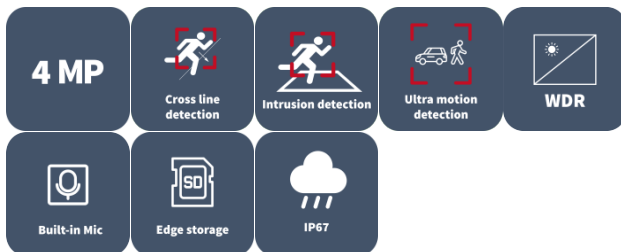

## Features

- High quality image with 4 MP, 1/3.0" CMOS sensor
- 4 MP (2688 × 1520)@25/20 fps; 4 MP (2560 × 1440)@25/20 fps; 3 MP (2304 × 1296)@30/25 fps; 1080P (1920 × 1080)@30/25 fps
- Ultra 265, H.265, H.264, MJPEG
- Easystar technology ensures high image quality in low illumination environment
- 120 dB true WDR technology enables clear image in strong light scene
- Supports 9:16 corridor mode
- Built-in mic
- Smart IR, up to 30 m (98.4 ft.) IR distance
- MicroSD, up to 512 GB
- IP67 protection
- Supports PoE power supply
- 3-axis