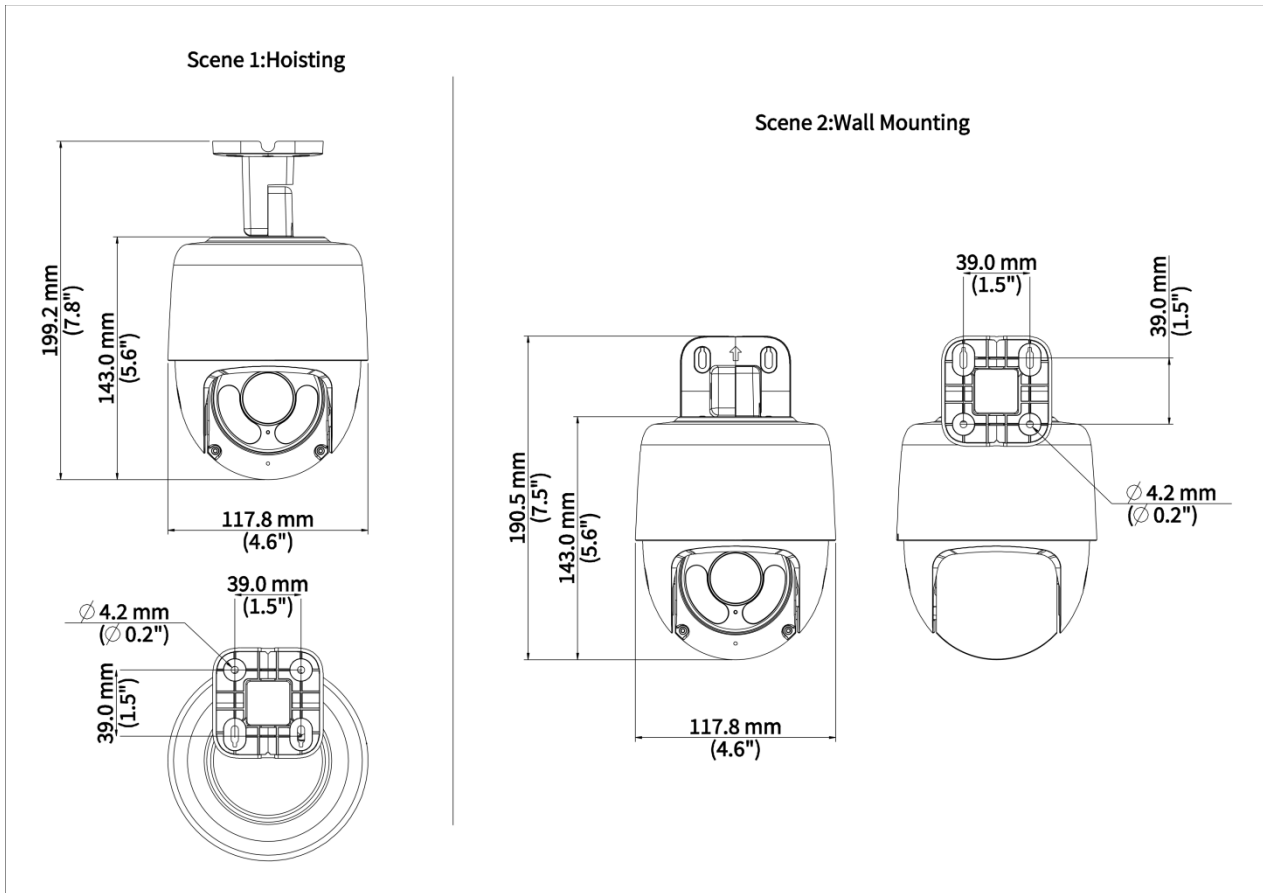

- Supports digital defog

Specifications

| | |
|-------------------------|--|
| Model | UAC-P112-AF40-W |
| Sensor | |
| Pixel | 2 MP |
| Sensor Size | 1/2.9" CMOS |
| Min. Illumination | 0.005 lux (F1.6, AGC ON) 0 lux (white light on) |
| Lens | |
| Focus | 4.0 mm |
| Lens Mount | M12 |
| Angle of View (H) | 83.8° |
| Angle of View (V) | 42.7° |
| Angle of View (D) | 100.1° |
| Illuminator | |
| Illuminator Number | Eight white-light illuminators |
| Illumination Distance | 30m |
| Lifetime | ≥ 20000 hours |
| Video | |
| Resolution | 1080P: 1920(H)×1080(V) 720P: 1280(H) ×720(V) |
| Frame Rate | TVI: 1080P@25fps (default), 1080P@30fps; 720P@25fps, 720P@30fps AHD: 1080P@25fps, 1080P@30fps; 720P@25fps, 720P@30fps CVI: 1080P@25fps, 1080P@30fps; 720P@25fps, 720P@30fps CVBS: PAL, NTSC |
| Shutter Time | PAL: 1/25s-1/50000s, NTSC: 1/30s-1/50000s |
| Image | |
| Exposure Mode | Four modes: Global (default), BLC, HLC, DWDR |
| Day/Night | 24/7 color images |
| Digital Noise Reduction | 2D/3D |

Dimensions

Aggregate product size diagram using "main model" as an example

Zhejiang Uniview Technologies Co., Ltd.

No. 369, Xietong Road, Xixing Sub-district, Binjiang District, Hangzhou City, 310051, Zhejiang Province, China