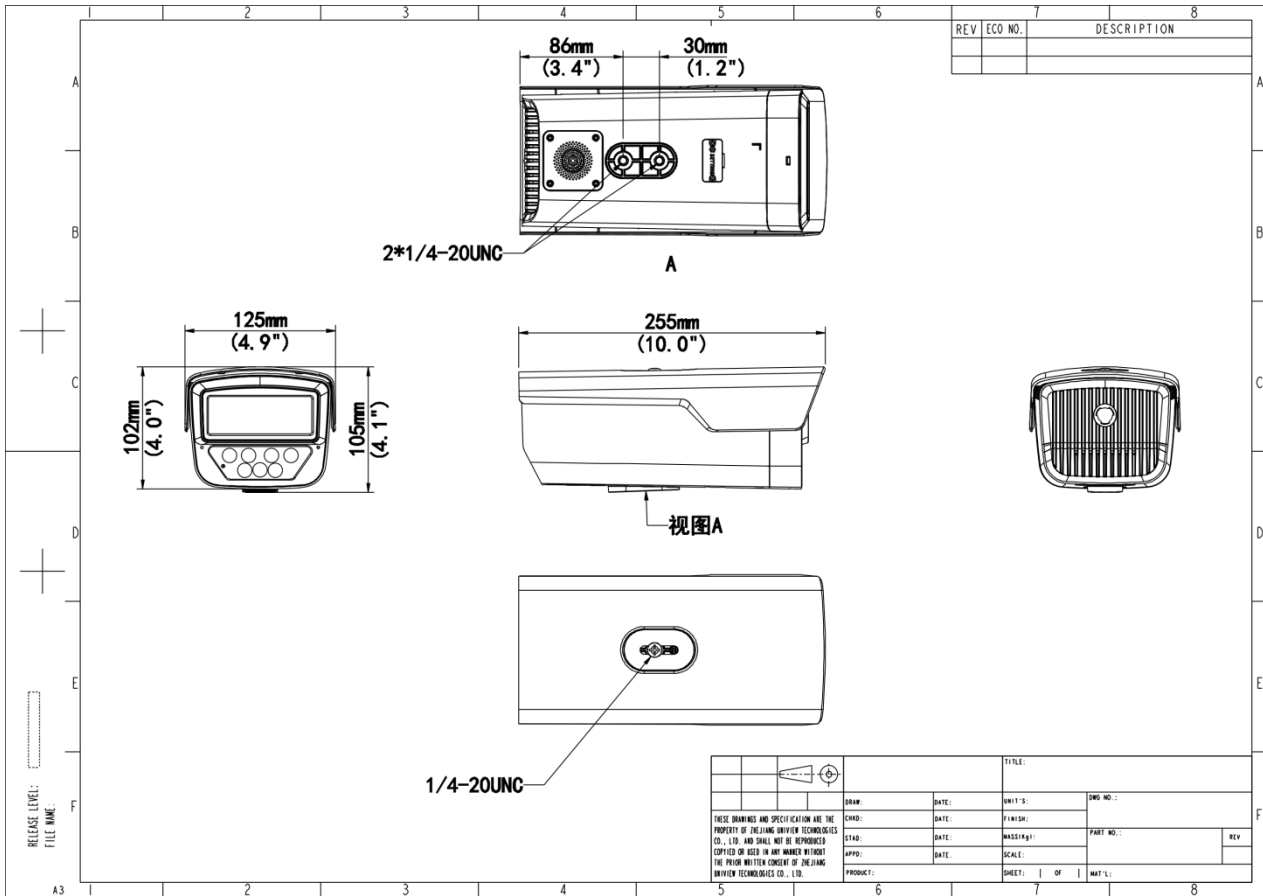

## Specifications

Model	IPC245LP-ADF40KC-WP	IPC245LP-ADF60KC-WP
<b>Camera</b>		
Max Resolution	5 MP	
Sensor	1/1.8" CMOS	
Min. Illumination	Colour: 0.0003 lux (F1.0, AGC ON)	
Shutter	Auto/Manual, 1 ~ 1/100000s	
Adjustment Angle	Pan: 0° ~ 360°, Tilt: 0° ~ 90°, Rotate: 0° ~ 360°	
S/N	>52 dB	
WDR	120 dB	
<b>Lens</b>		
Focal Length	4.0 mm	6.0 mm
Iris Type	Fixed	
Iris	F1.0	
Field of View (H)	88.2°	61.8°
Field of View (V)	47.6°	33.5°
Field of View (D)	104.0°	71.0°
<b>DORI</b>		
DORI Distance (Lens)	4.0mm	6.0mm
DORI Distance (Detect)	62.1m(203.6ft)	93.1m(305.5ft)
DORI Distance (Observe)	24.8m(81.5ft)	37.2m(122.2ft)
DORI Distance (Recognize)	12.4m(40.7ft)	18.6m(61.1ft)
DORI Distance (Identify)	6.2m(20.4ft)	9.3m(30.5ft)
<b>Illuminator</b>		
Supplemental Light	Warm light	

EMC	CE-EMC (EN 55032,EN 61000-3-3,EN IEC 61000-3-2,EN 50130-4) FCC (FCC 47 CFR part15 B)
Safety	CE LVD (EN 62368-1) UL/CUL (UL 62368-1, CAN/CSA C22.2 No. 62368-1)
Environment	CE-RoHS (2011/65/EU;(EU)2015/863); WEEE (2012/19/EU);
Protection	IP67 (IEC 60529)
<b>General</b>	
Power	DC 12V±25%, PoE (IEEE 802.3af)
Power Consumption	Max 5.0W
Power Interface	Ø5.5 mm coaxial power plug
Dimensions	255 × 125 × 105mm (10.0" × 4.9" × 4.1") (L x W x H)
Weight	0.87kg(1.92lb)
Material	Graphene + Plastic
Working Environment	-30 °C to 60 °C (-22 °F to 140 °F), Humidity: ≤ 95% RH (non-condensing)
Storage Environment	-30 °C to 60 °C (-22 °F to 140 °F), Humidity: ≤ 95% RH (non-condensing)
Surge Protection	4 KV
Reset Button	Support
Web Client Language	13 Languages English, Simplified Chinese, Polish, German, Russian, French, Korean, Dutch, Czech, Portuguese, Spanish, Spanish (Europe), Italian

## Dimensions