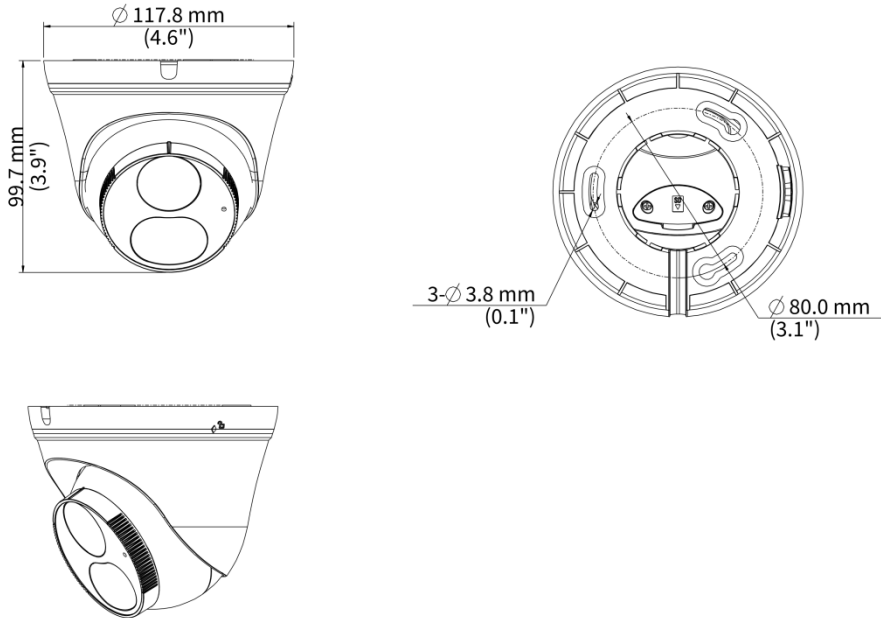

크기

액세서리

TR-JB03-I-IN

Junction Box for Turret Camera(Support wiring from behind)

TR-A01-IN

NPT 3/4" Waterproof Cable Gland

TR-UP06-IN

Universal Pole Mounting Bracket

TR-SE24-IN

Dome Pendant Mounting Pole 200mm

TR-SE24-A-IN

Dome Pendant Mounting Pole 500mm

TR-CM24-IN

Dome Pendant Mounting Bracket(Indoor)