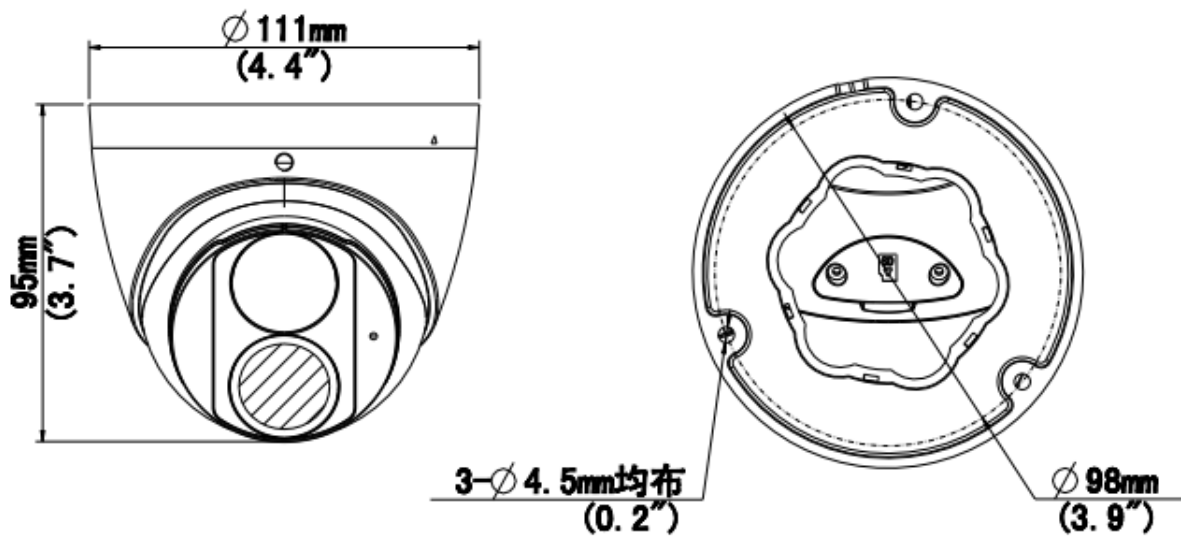

EMC	CE-EMC (EN 55032, EN 61000-3-3, EN IEC 61000-3-2, EN 55035) FCC (FCC 47 CFR part15 B)
Safety	CE LVD (EN 62368-1) UL/CUL (UL 62368-1, CAN/CSA C22.2 No. 62368-1)
Environment	CE-RoHS (2011/65/EU;(EU)2015/863); WEEE (2012/19/EU);
Protection	IP67 (IEC 60529)
General	
Power	DC 12 V±25%, PoE (IEEE 802.3af)
Power Consumption	Max. 4.4 W
Power Interface	Ø5.5 mm coaxial power plug
Dimensions	Ø111 mm × 95 mm (Ø4.4" × 3.7") (Ø × H)
Weight	0.32 kg (0.71 lb.)
Material	Metal
Working Environment	-30 °C to 60 °C (-22 °F to 140 °F), Humidity: ≤ 95% RH (non-condensing)
Storage Environment	-30 °C to 60 °C (-22 °F to 140 °F), Humidity: ≤ 95% RH (non-condensing)
Surge Protection	4 KV
Reset Button	Support
Web Client Language	13 Languages: English, Simplified Chinese, Polish, German, Russian, French, Korean, Dutch, Czech, Portuguese, Spanish, Spanish (Europe), Italian

Dimensions