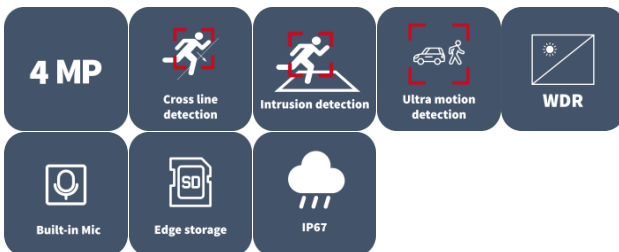

4MP HD IR Fixed Eyeball Network Camera IPC3614SR-ADF40KM-H

Features

- High quality image with 4 MP, 1/3.0" CMOS sensor
- 4 MP (2688 × 1520)@30/20 fps; 4 MP (2560 × 1440)@25/20 fps; 3 MP (2304 × 1296)@30/25 fps; 1080P (1920 × 1080)@30/25 fps
- Ultra 265, H.265, H.264, MJPEG
- Easystar technology ensures high image quality in low illumination environment
- 120 dB true WDR technology enables clear image in strong light scene
- Supports 9:16 corridor mode
- Built-in mic
- Smart IR, up to 30 m (98.4 ft.) IR distance
- MicroSD, up to 512 GB
- IP67 protection
- Supports PoE power supply
- 3-axis

Specifications

Model	IPC3614SR-ADF40KM-H
Camera	
Max Resolution	4 MP
Sensor	1/3.0" CMOS
Min. Illumination	Color: 0.003 Lux (F1.6, AGC ON), 0 Lux with IR on
Day/Night	IR-cut filter with auto switch (ICR)
Shutter	Auto/Manual, 1 ~ 1/100000s
Adjustment Angle	Pan: 0° to 360°, Tilt: 0° to 80°, Rotate: 0° to 360°
S/N	>52 dB
WDR	120 dB
Lens	
Focal Length	4.0 mm
Iris Type	Fixed
Iris	F1.6
Field of View (H)	79.0°
Field of View (V)	42.3°
Field of View (D)	85.1°
DORI	
DORI Distance (Lens)	4 mm
DORI Distance (Detect)	90.0 m (295.3 ft.)
DORI Distance (Observe)	36.0 m (118.1 ft.)
DORI Distance (Recognize)	18.0 m (59.1 ft.)
DORI Distance (Identify)	9.0 m (29.5 ft.)
Illuminator	
Supplemental Light	IR
Illumination Distance (IR)	30 m (98.4 ft.)
Wavelength	850 nm
IR On/Off Control	Auto/Manual
Video	
Video Compression	Ultra 265, H.265, H.264, MJPEG
H.264 Code Profile	Baseline profile, Main profile, High profile
Frame Rate	Main Stream: 4 MP (2688 × 1520), max. 30 fps; 4 MP (2560 × 1440), max. 25 fps; 3 MP (2304 × 1296), max. 30 fps; 1080P (1920 × 1080), max. 30 fps; 720P (1280 × 720), max. 30 fps; Sub Stream: 720P (1280 × 720), max. 30 fps; D1 (720 × 576), max. 30 fps; 640 × 360, max. 30 fps;
Video Bit Rate	128 Kbps to 6144 Kbps
U-code	Support
OSD	Up to 4 OSDs
Privacy Mask	Up to 4 areas
ROI	Support
Video Stream	Dual streams
Image	