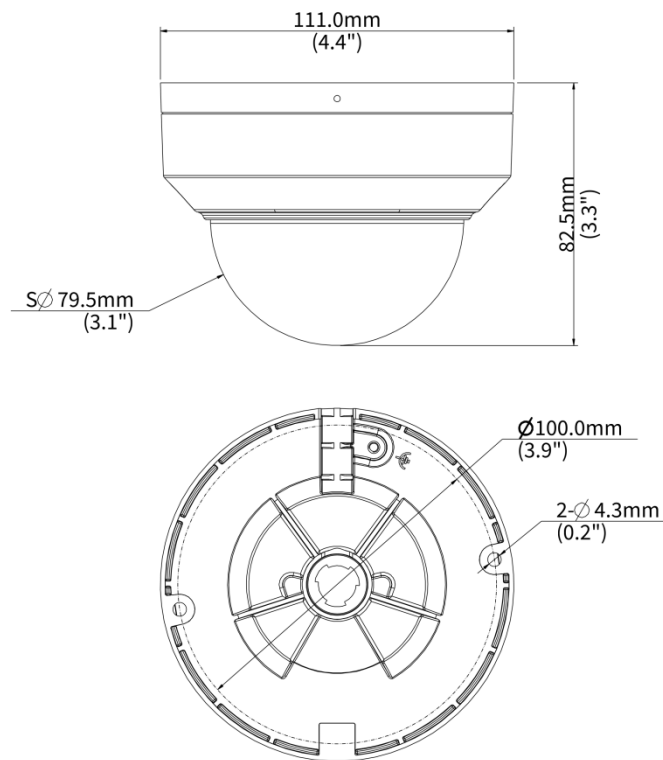

## Specifications

Model	IPC325SS-ADF28K-I1	IPC325SS-ADF40K-I1
<b>Camera</b>		
Max Resolution	5 MP	
Sensor	1/2.7" CMOS	
Min. Illumination	Colour: 0.002 lux (F1.6, AGC ON) 0 lux with IR on	
Day/Night	IR-cut filter with auto switch (ICR)	
Shutter	Auto/Manual, 1 ~ 1/100000s	
Adjustment Angle	Pan: 0° ~ 352°, Tilt: 0° ~ 70°, Rotate: 0° ~ 350°	
S/N	>52 dB	
WDR	130 dB	
<b>Lens</b>		
Focal Length	2.8 mm	4.0 mm
Iris Type	Fixed	
Iris	F1.6	
Field of View (H)	110.0°	91.2°
Field of View (V)	58.7°	43.7°
Field of View (D)	130°	95.3°
<b>DORI</b>		
DORI Distance (Lens)	2.8mm	4.0mm
DORI Distance (Detect)	63.0m(206.7ft)	90.0m(295.3ft)
DORI Distance (Observe)	25.2m(82.7ft)	36.0m(118.1ft)
DORI Distance (Recognize)	12.6m(41.3ft)	18.0m(59.1ft)
DORI Distance (Identify)	6.3m(20.7ft)	9.0m(29.5ft)
<b>Illuminator</b>		
Supplemental Light	IR	
Illumination Distance (IR)	40 m (131.2 ft)	
IR On/Off Control	Auto/Manual	
Wavelength	850 nm	
<b>Video</b>		
Video Compression	Ultra 265, H.265, H.264, MJPEG	
H.264 Code Profile	Baseline profile, Main profile, High profile	

## Dimensions