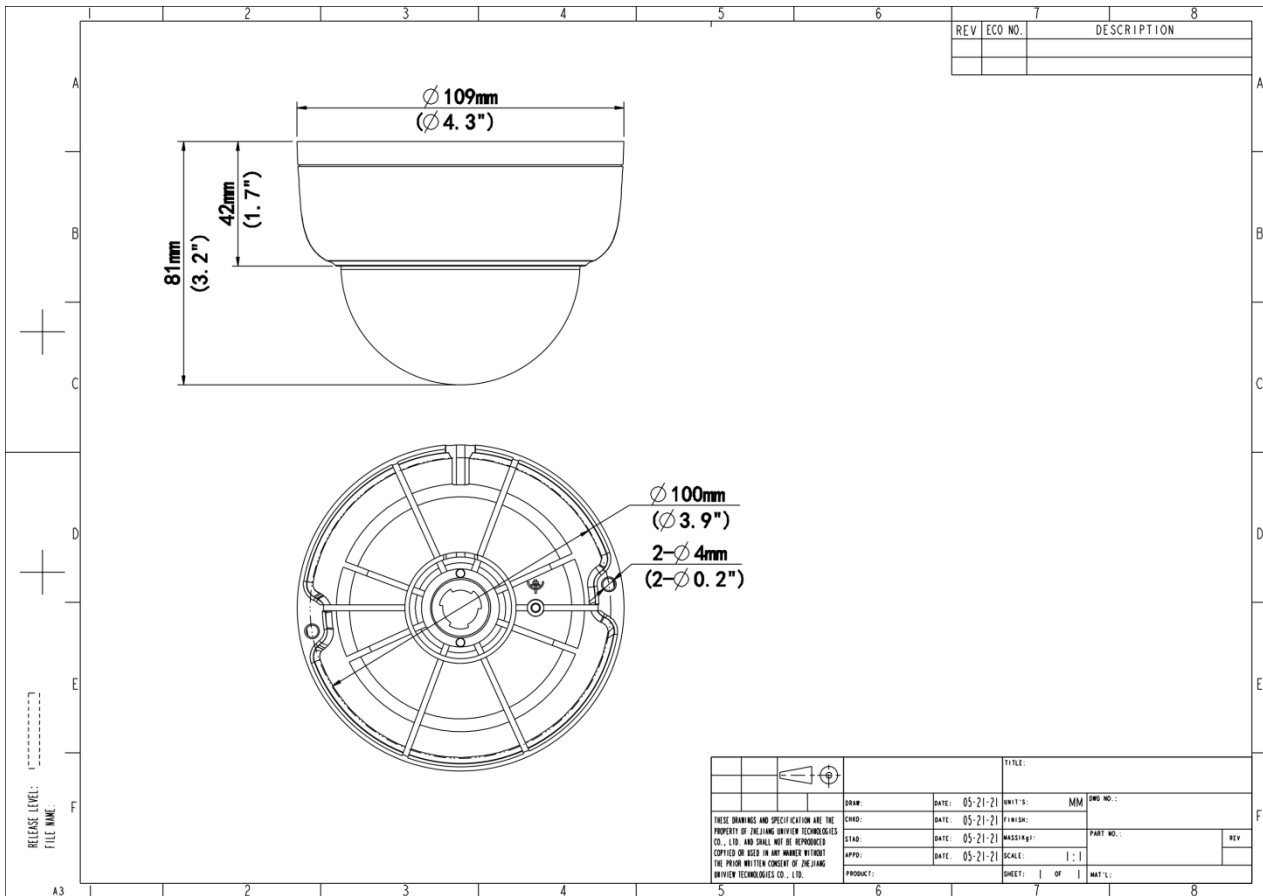

## Specifications

Model	IPC-D122-PF28	IPC-D122-PF40
<b>Camera</b>		
Sensor	1/2.8" CMOS	
Min. Illumination	Color: 0.02 Lux (F2.1, AGC ON), 0 Lux with IR on	
Day/Night	IR-cut filter with auto switch (ICR)	
Shutter	Auto/Manual, 1 ~ 1/100000s	
Adjustment Angle	Pan: 3° to 360°, Tilt: 0° to 75°	
S/N	>52 dB	
WDR	DWDR	
<b>Lens</b>		
Focal Length	2.8 mm	4.0 mm
Iris	F2.1	
Field of View (H)	106.7°	87.5°
Field of View (V)	57.1°	46.3°
Field of View (D)	115.7°	92.4°
<b>DORI</b>		
DORI Distance (Lens)	2.8 mm	4 mm
DORI Distance (Detect)	43.4 m (142.4 ft.)	62.1 m (203.7 ft.)
DORI Distance (Observe)	17.4 m (57.1 ft.)	24.8 m (81.4 ft.)
DORI Distance (Recognize)	8.7 m (28.5 ft.)	12.4 m (40.7 ft.)
DORI Distance (Identify)	4.3 m (14.1 ft.)	6.2 m (20.3 ft.)
<b>Illuminator</b>		
Illumination Distance (IR)	Up to 30m (98ft)	
Wavelength	850 nm	
IR On/Off Control	Auto/Manual	
<b>Video</b>		
Video Compression	Ultra 265, H.265, H.264	
H.264 Code Profile	Baseline profile, Main profile, High profile	
Frame Rate	Main Stream: 1080P (1920 × 1080), max. 25 fps; 720P (1280 × 720), max. 25 fps; Sub Stream: D1 (720 × 576), max. 25 fps; 640 × 360, max. 25 fps; 2CIF (704 × 288), max. 25 fps; CIF (352 × 288), max. 25 fps;	
Video Bit Rate	128 Kbps to 6144 Kbps	
U-code	Support	
OSD	Up to 4 OSDs	
Privacy Mask	Up to 4 areas	
ROI	Up to 8 areas	
Video Stream	Dual streams	
<b>Image</b>		
White Balance	Auto, Outdoor, Fine tune, Sodium lamp, Locked, Auto2	
Digital Noise Reduction	2D/3D DNR	

## Dimensions