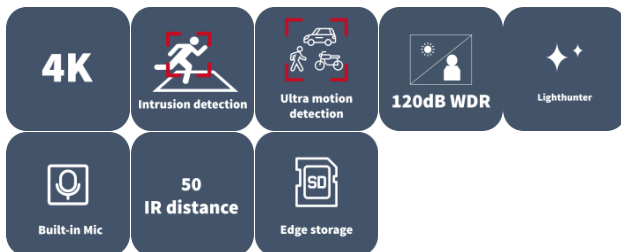

## Features

- High quality image with 8 MP, 1/2.8" CMOS sensor
- 8 MP (3840 × 2160)@20 fps; 5 MP (3072 × 1728)@30/25 fps; 4 MP (2560 × 1440)@30/25 fps; 1080P (1920 × 1080)@30/25 fps
- Ultra 265, H.265, H.264, MJPEG
- Smart intrusion prevention, including cross line, intrusion, enter area, leave area detection
- Intelligent intrusion prevention system based on target classification significantly reduces false alarms caused by leaves, birds, and lights, accurately focusing on humans, vehicles, and non-motor vehicles
- Intelligent people flow counting and crowd density monitoring
- LightHunter technology ensures ultra-high image quality in low illumination environment
- 120 dB true WDR technology enables clear image in strong light scene
- Supports 9:16 corridor mode
- Alarm I/O: 1/1, audio I/O: 1/1
- Smart IR, up to 50 m (164.0 ft) IR distance
- MicroSD, up to 512 GB
- IK10 vandal resistant
- IP67 protection
- Supports PoE power supply