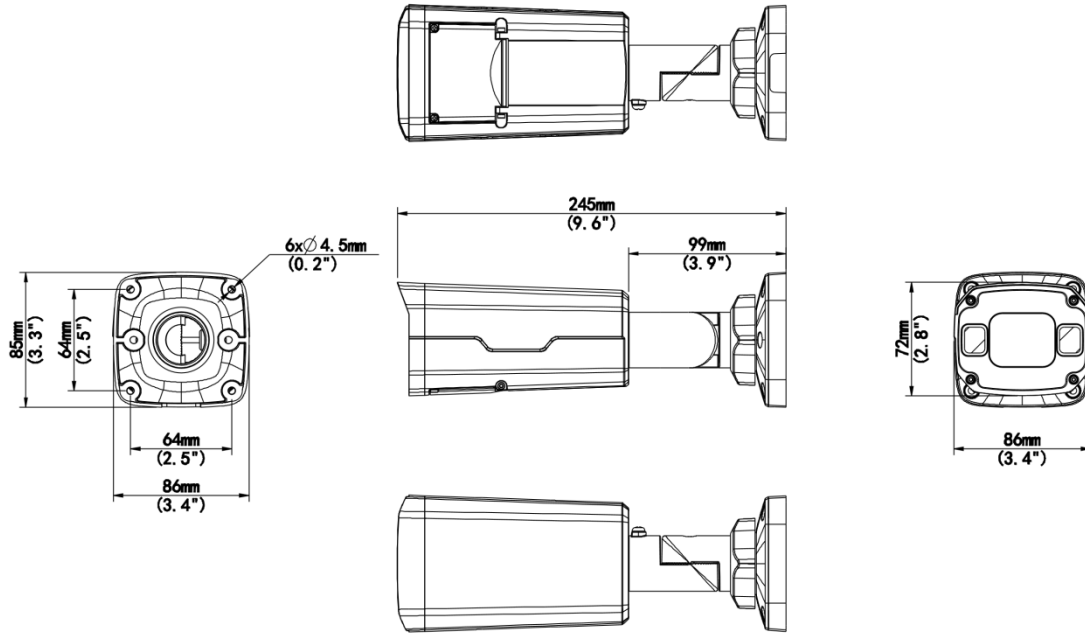

## Features

- High quality image with 8 MP, 1/2.8" CMOS sensor
- 8 MP (3840 × 2160)@20 fps; 5 MP (3072 × 1728)@30/25 fps; 4 MP (2560 × 1440)@30/25 fps; 1080P (1920 × 1080)@30/25 fps
- Ultra 265, H.265, H.264, MJPEG
- Smart intrusion prevention, including cross line, intrusion, enter area, leave area detection
- Intelligent intrusion prevention system based on target classification significantly reduces false alarms caused by leaves, birds, and lights, accurately focusing on humans, vehicles, and non-motor vehicles
- Intelligent people flow counting and crowd density monitoring
- LightHunter technology ensures ultra-high image quality in low illumination environment
- 120 dB true WDR technology enables clear image in strong light scene
- Supports 9:16 corridor mode
- Alarm I/O: 1/1, audio I/O: 1/1
- Smart IR, up to 50 m (164.0 ft) IR distance
- MicroSD, up to 512 GB
- IK10 vandal resistant
- IP67 protection
- Supports PoE power supply

# Dimensions