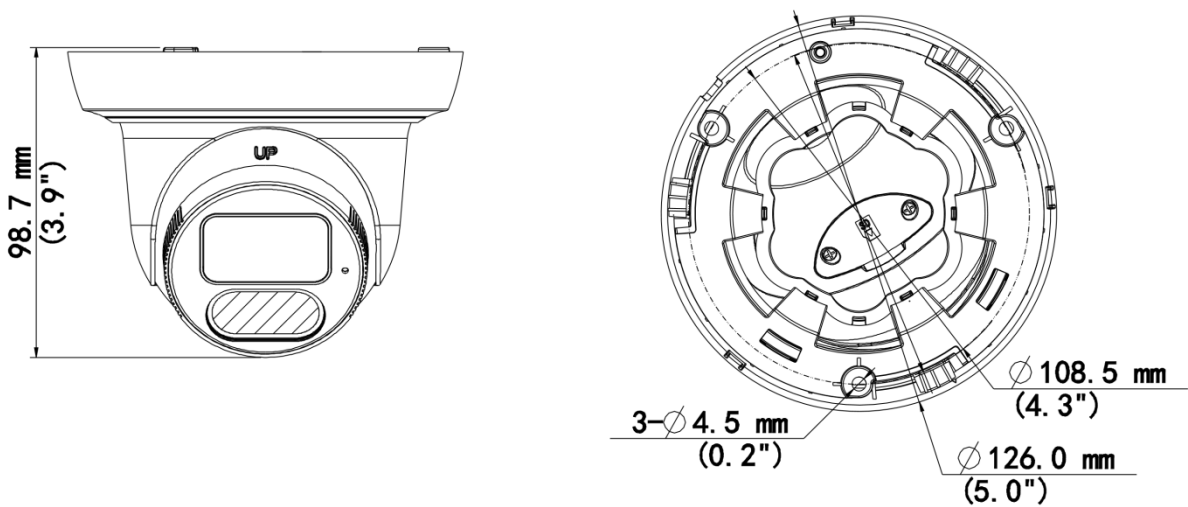

Reset Button	N/A
Web Client Language	20 Languages: Traditional Chinese, English, Simplified Chinese, Polish, German, Russian, French, Korean, Dutch, Czech, Portuguese (Europe), Portuguese (Brazil), Japanese, Thai, Turkish, Spanish (Latin America), Spanish (Europe), Hungarian, Italian, Vietnamese

Dimensions

Accessories

TR-JB03-H-IN

Junction Box for Metal Turret Camera(Support wiring from behind)

TR-JB07/WM03-F-IN

Wall Mounting Assembling Bracket with Back Hole for 3 Inch Hemisphere

TR-WM03-B-IN

Wall Mounting Assembling Bracket for 3 Inch Hemisphere