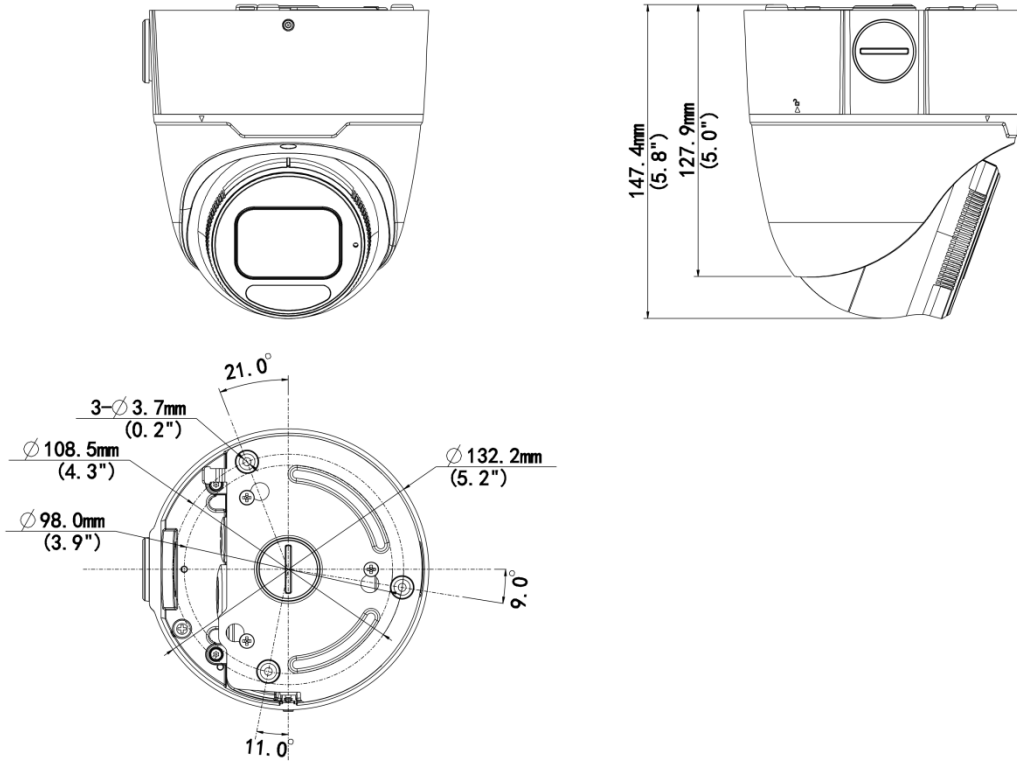

## Features

- High quality image with 1080P, 1/2.8" CMOS sensor
- 1080P (1920 × 1080)@60/50/30/25 (default) fps; 720P (1280 × 720)@30/25 fps
- Ultra 265, H.265, H.264, MJPEG
- Smart intrusion prevention, including cross line, intrusion, enter area, leave area detection
- Intelligent intrusion prevention system based on target classification significantly reduces false alarms caused by leaves, birds, and lights, accurately focusing on humans, vehicles, and non-motor vehicles
- Intelligent people flow counting and crowd density monitoring
- Smart intrusion prevention with color retrieval
- ASM (auto scene match)
- LightHunter technology ensures ultra-high image quality in low illumination environment
- 130 dB true WDR technology enables clear image in strong light scene
- Supports 9:16 corridor mode
- Alarm I/O: 1/1, audio I/O: 1/1, built-in mic
- Smart IR, up to 40 m (131.2 ft) IR distance
- MicroSD, up to 512 GB
- IK10 vandal resistant and IP67 protection

# Dimensions