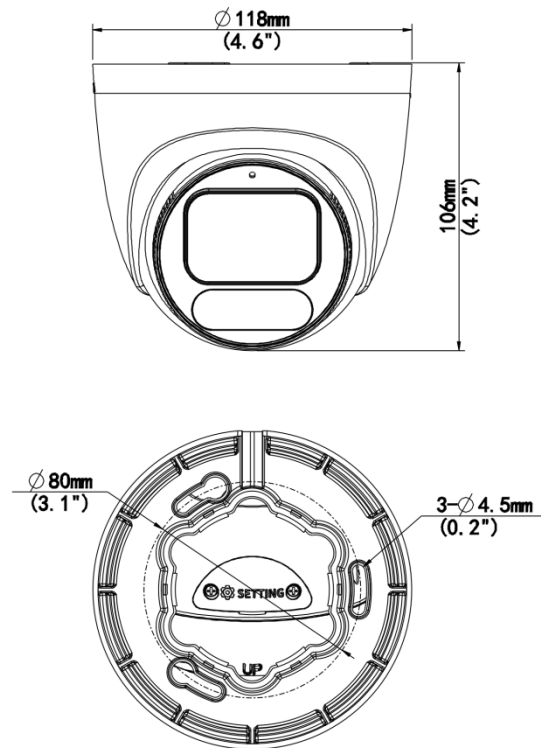

Dimensions

Accessories

TR-JB03-I-IN

Junction Box for Turret Camera(Support wiring from behind)

TR-CM24-IN

Dome Pendant Mounting Bracket(Indoor)

TR-SE24-A-IN

Dome Pendant Mounting Pole 500mm

Wall Mounting Assembling Bracket For 32 Fix-dome&Mini Fix-dome&Plastic Turret Camera

Dome Pendant Mounting Pole 200mm

NPT 3/4" Waterproof Cable Gland