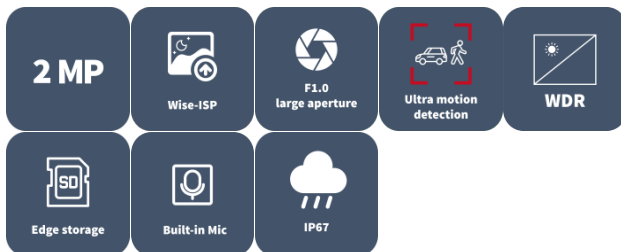

2MP ColorHunter with Wise-ISP Fixed Eyeball Network Camera IPC3622LE-ADF28(40)K-WP

Features

- High quality image with 1080P, 1/2.7" CMOS sensor and F1.0 large aperture lens
- 1080P (1920 × 1080)@30/25 fps; 720P (1280 × 720)@30/25 fps
- Ultra 265, H.265, H.264, MJPEG
- Supports ColorHunter with Wise-ISP technology, deeply optimizing color, detail, and smear effects in extremely low-light scenes
- 120 dB true WDR technology enables clear image in strong light scene
- Supports 9:16 corridor mode
- Built-in mic
- White light, up to 30 m (98.4 ft.) warm light distance
- MicroSD, up to 512 GB
- IP67 protection
- Supports PoE power supply
- 3-axis