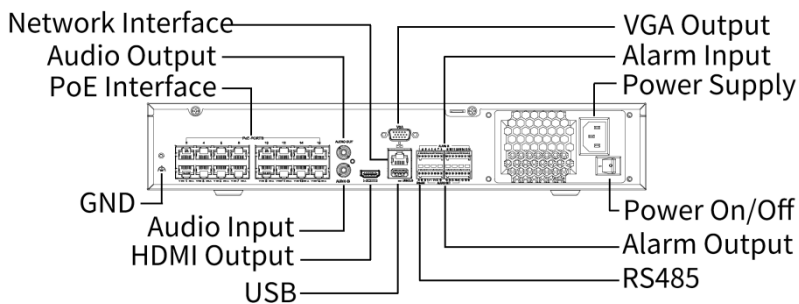

| | |
|---------------------------------|---|
| GUI Language | 38 languages: Simplified Chinese, Traditional Chinese, English, Vietnamese, Thai, Turkish, Spanish (Latin America), Portuguese (Brazil), Spanish, Portuguese, French, German, Italian, Dutch, Polish, Czech, Hungarian, Slovak, Russian, Hebrew, Arabic, Ukrainian, Estonian, Bulgarian, Greek, Romanian, Danish, Swedish, Norwegian, Finnish, Croatian, Slovenia, Serbia, Korean, Japanese, Latvian, Lithuanian, Persian |
| Hard Disk | |
| SATA | 4 SATA Interfaces |
| Capacity | Up to 10 TB for each HDD (The maximum HDD capacity varies with environment temperature) |
| Disk Array Type | RAID 1, 5 |
| External Interface | |
| Network Interface | 1 RJ45 10 M/100 M/1000 M self-adaptive Ethernet Interface |
| USB | Rear panel: 1 × USB3.0, Front panel: 1 × USB2.0 |
| RS485 | 1 |
| RS232 | N/A |
| Alarm In | 16-ch |
| Alarm Out | 4-ch |
| Power Supply | AC 100 to 240 V |
| Power Switch | Support |
| PoE | |
| PoE Interface | 16 RJ45 10 M/100 M self-adaptive Ethernet Interface |
| Max Power | Max 30 W for single port, Max 150 W in total |
| Supported Standard | IEEE 802.3at, IEEE 802.3af |
| Working Environment | |
| Working Temperature | -10 °C to 55 °C (14 °F to 131 °F) |
| Working Humidity | ≤ 90% RH (non-condensing) |
| Power Consumption (without HDD) | ≤ 20W |
| Dimensions | |
| Weight (without HDD) | ≤ 4Kg (8.82lb) |
| Dimensions | 400mm × 363mm × 74mm (15.7"×14.3"×2.9") |
| Certification | |
| Certification | CE; FCC; UL; RoHS; WEEE |
| CE | EN 55032, EN 61000-3-3, EN IEC 61000-3-2, EN 55035 |
| FCC | Part15 Subpart B |

Accessories

RM-1.5U-400

4HDD 1.5U NVR Rack Mount

Rear Panel

Zhejiang Uniview Technologies Co., Ltd.

- <http://www.uniview.com>
- overseasbusiness@uniview.com; globalsupport@uniview.com
- No. 369, Xietong Road, Xixing Sub-district, Binjiang District, Hangzhou City, 310051, Zhejiang Province, China (Zhejiang) Pilot Free Trade Zone, China