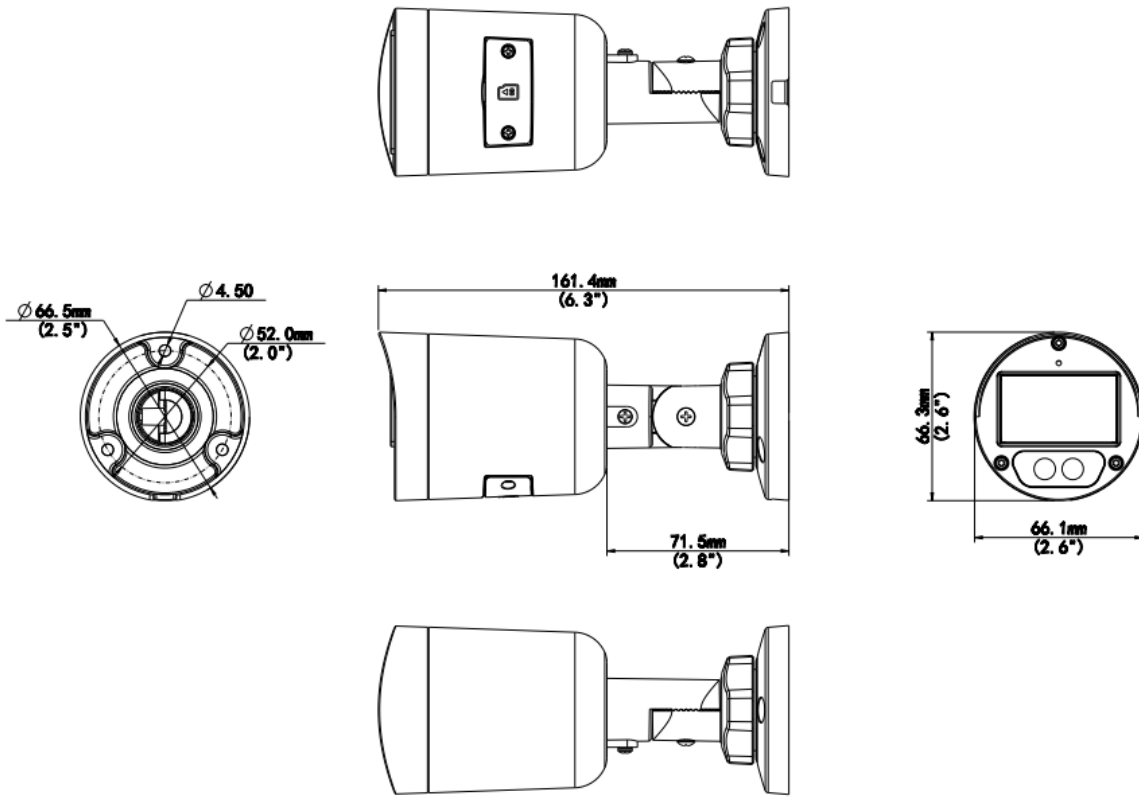

Dimensions

Accessories

TR-JB05-B-IN Small Bullet Junction Box(Elegant White)	TR-UP06-C-IN-V2 Pole Mounting Bracket for Bullet Junction Box Only	TR-A01-IN NPT 3/4" Waterproof Cable Gland
TR-UC08-C-V2 Bullet&Dome Corner Mounting Bracket