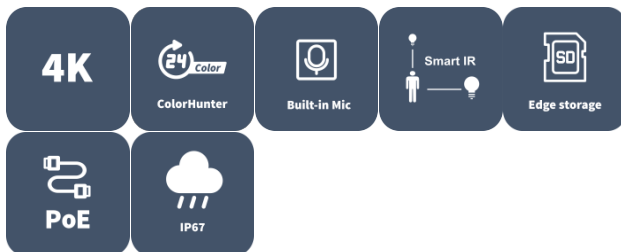

8MP HD ColorHunter With Smart Dual Light Mini Bullet Network Camera

IPC2128LB-ADF40K-DL

Features

- High quality image with 8 MP, 1/2.7" CMOS sensor
- 8 MP (3840 × 2160)@20 fps; 5 MP (3072 × 1728)@30/25 fps; 4 MP (2560 × 1440)@30/25 fps; 1080P (1920 × 1080)@30/25 fps
- Ultra 265, H.265, H.264, MJPEG
- 120 dB true WDR technology enables clear image in strong light scene
- Supports 9:16 corridor mode
- Built-in mic
- Smart IR, up to 30 m (98.4 ft.) IR distance
- MicroSD, up to 512 GB
- IP67 protection
- Supports PoE power supply
- 3-axis

Specifications

Model	IPC2128LB-ADF40K-DL
Camera	
Max Resolution	8 MP
Sensor	1/2.7" CMOS
Min. Illumination	Color: 0.005 Lux (F1.6, AGC ON), 0 Lux with light
Day/Night	IR-cut filter with auto switch (ICR)
Shutter	Auto/Manual, 1 ~ 1/100000s
Adjustment Angle	Pan: 0° to 360°, Tilt: 0° to 90°, Rotate: 0° to 360°
S/N	>56 dB
WDR	120 dB
Lens	
Focal Length	4.0 mm
Iris Type	Fixed
Iris	F1.6
Field of View (H)	86.1 °
Field of View (V)	50.4°
Field of View (D)	92.6 °
Lens Type	Fixed
DORI	
DORI Distance (Lens)	4 mm
DORI Distance (Detect)	120.0 m (393.7 ft.)
DORI Distance (Observe)	48.0 m (157.5 ft.)
DORI Distance (Recognize)	24.0 m (78.7 ft.)
DORI Distance (Identify)	12.0 m (39.4 ft.)
Illuminator	
Supplemental Light	Dual light
Illumination Distance (IR)	30 m (98.4 ft.)
Illumination Distance (Warm Light)	30 m (98.4 ft.)
Wavelength	850 nm
Light On/Off Control	Auto/Manual
Video	
Video Compression	Ultra 265, H.265, H.264, MJPEG
H.264 Code Profile	Baseline profile, Main profile, High profile
Frame Rate	Main Stream: 8 MP (3840 × 2160), max. 20 fps; 5 MP (3072 × 1728), max. 30 fps; 4 MP (2560 × 1440), max. 30 fps; 1080P (1920 × 1080), max. 30 fps; 720P (1280 × 720), max. 30 fps; Sub Stream: 1080P (1920 × 1080), max. 30 fps; 720P (1280 × 720), max. 30 fps; D1 (720 × 576), max. 30 fps; 640 × 360, max. 30 fps; 2CIF (704 × 288), max. 30 fps; CIF (352 × 288), max. 30 fps;
Video Bit Rate	128 Kbps to 16 Mbps
U-code	Support
OSD	Up to 4 OSDs