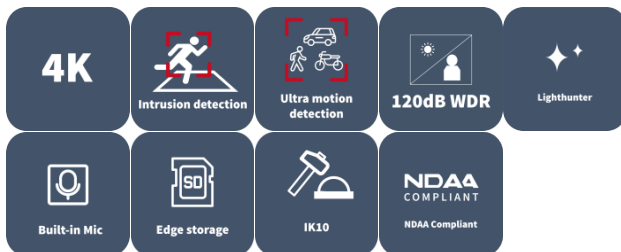

# 8MP HD Intelligent LighterHunter IR VF Dome Network Camera IPC3238SB-ADZK-I0

## Features

- High quality image with 8 MP, 1/2.8" CMOS sensor
- 8 MP (3840 × 2160)@20 fps; 5 MP (3072 × 1728)@30/25 fps; 4 MP (2560 × 1440)@30/25 fps; 1080P (1920 × 1080)@30/25 fps
- Ultra 265, H.265, H.264, MJPEG
- Intelligent perimeter protection, including cross line, intrusion, enter area, leave area detection
- Intelligent intrusion prevention system based on target classification significantly reduces false alarms caused by leaves, birds, and lights, accurately focusing on humans, vehicles, and non-motor vehicles
- LightHunter technology ensures ultra-high image quality in low illumination environment
- 120 dB true WDR technology enables clear image in strong light scene
- Supports 9:16 corridor mode
- Built-in mic
- Alarm I/O: 1/1, audio I/O: 1/1
- Smart IR, up to 40 m (131.2 ft) IR distance
- MicroSD, up to 512 GB
- IK10 vandal resistant
- IP67 protection
- Supports PoE power supply