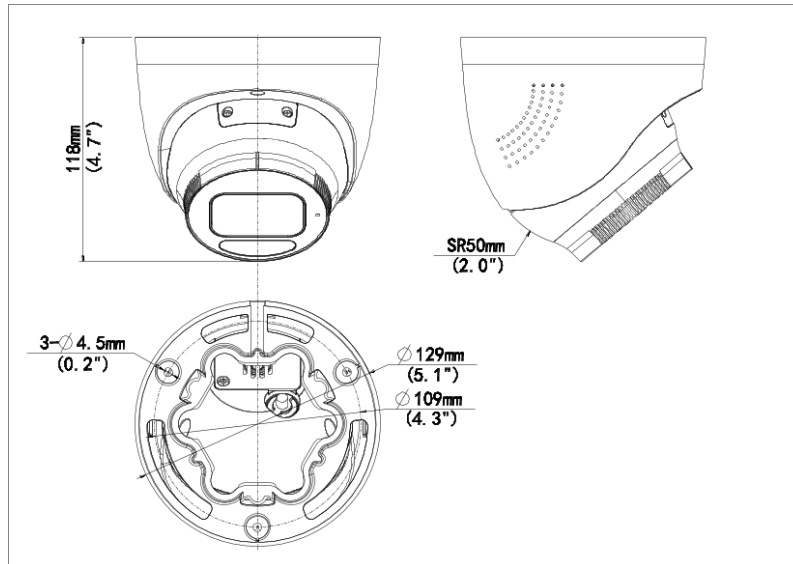

Web Client Language	20 Languages Traditional Chinese, English, Simplified Chinese, Polish, German, Russian, French, Korean, Dutch, Czech, Portuguese (Europe), Portuguese (Brazil), Japanese, Thai, Turkish, Spanish (Latin America), Spanish (Europe), Hungarian, Italian, Vietnamese

Dimensions

Zhejiang Uniview Technologies Co., Ltd.

No. 369, Xietong Road, Xixing Sub-district, Binjiang District, Hangzhou City, 310051, Zhejiang Province, China (Zhejiang) Pilot Free Trade Zone, China

Email: overseasbusiness@uniview.com; globalsupport@uniview.com

<http://www.uniview.com>

©2023-2024 Zhejiang Uniview Technologies Co., Ltd. All rights reserved.

*Product specifications and availability are subject to change without notice.

*Despite our best efforts, technical or typographical errors may exist in this document. Uniview cannot be held responsible for any such errors and reserves the right to change the contents of this document without prior notice.