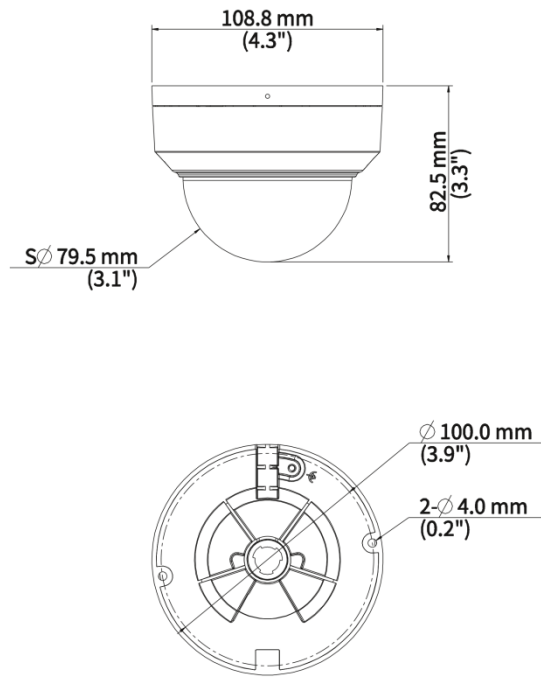

## Specifications

Model	UAC-D122-APF28M
<b>Camera</b>	
Max Resolution	2 MP
Sensor Size	1/2.9" CMOS
Min. Illumination	0.005 lux (F1.6, AGC ON) 0 lux (IR on)
<b>Lens</b>	
Focus	2.8 mm
Lens Mount	M12
Angle of View (H)	101.5°
Angle of View (V)	56.9°
Angle of View (D)	117.4°
<b>Illuminator</b>	
Illuminator Number	One IR illuminator
Illumination Distance	30m
Lifetime	≥ 60000 hours
<b>Video</b>	
Resolution	1080P: 1920(H)×1080(V) 720P: 1280(H) ×720(V)
Frame Rate	TVI/AHD/CVI: 1080P@25fps(default), 1080P@30fps; 720P@25fps, 720P@30fps CVBS: PAL, NTSC
Shutter Time	PAL: 1/25s-1/50000s, NTSC: 1/30s-1/50000s
<b>Image</b>	
Exposure Mode	Four modes: Global (default), BLC, HLC, DWDR
Day/Night	Three modes: Auto (default), Day, Night
Digital Noise Reduction	2D/3D
White Balance	Two modes: Auto (default), Manual
WDR	DWDR
Smart IR	Support
Flip	Supports 180°horizontal flip, 180°vertical flip
Digital Defog	Support
<b>Audio</b>	
Built-in Mic	Support
Camera Audio	TVI: 1080P@25fps, 1080P@30fps CVI: 1080P@25fps, 1080P@30fps

# Dimensions