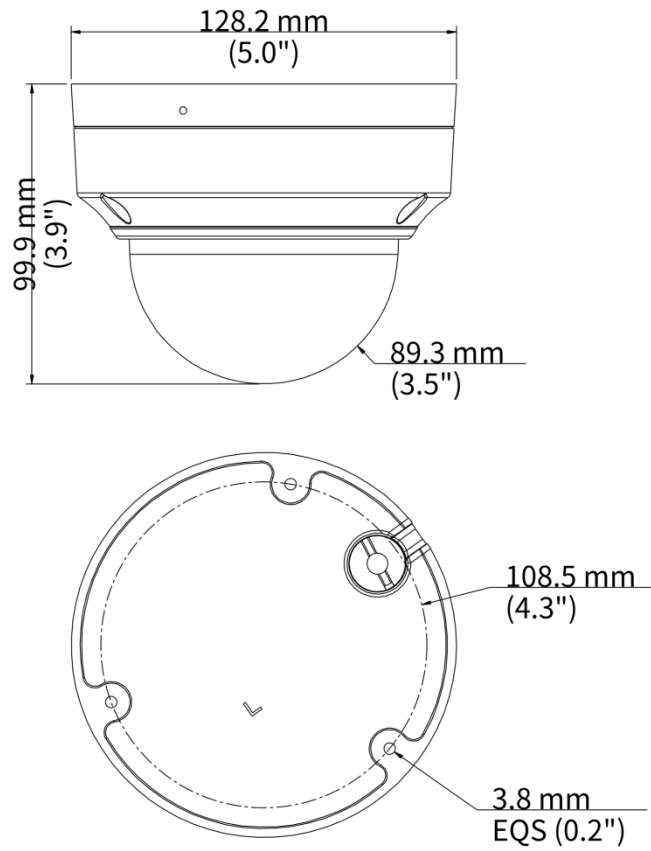

## Specifications

Model	IPC3514LE-ADF28K-WP	IPC3514LE-ADF40K-WP
Camera		

Max Resolution	4 MP	
Sensor	1/1.8" CMOS	
Min. Illumination	Colour: 0.0003 lux (F1.0, AGC ON)	
Shutter	Auto/Manual, 1 ~ 1/100000s	
Adjustment Angle	Pan: 8° ~ 360°, Tilt: 0° ~ 68°, Rotate: 10° ~ 360°	
S/N	>52 dB	
WDR	120 dB	
<b>Lens</b>		
Focal Length	2.8 mm	4.0 mm
Iris Type	Fixed	
Iris	F1.0	
Field of View (H)	110.4°	88.2°
Field of View (V)	60.5°	47.6°
Field of View (D)	115.2°	104.0°
<b>DORI</b>		
DORI Distance (Lens)	2.8mm	4.0mm
DORI Distance (Detect)	43.4m(142.5.7ft)	62.1(203.6ft)
DORI Distance (Observe)	17.4(57.0ft)	24.8(81.5ft)
DORI Distance (Recognize)	8.7(28.5ft)	12.4(40.7ft)
DORI Distance (Identify)	4.3(14.3ft)	6.2(20.4ft)
<b>Illuminator</b>		
Supplemental Light	N/A	
<b>Video</b>		
Video Compression	Ultra 265, H.265, H.264, MJPEG	
H.264 Code Profile	Baseline profile, Main profile, High profile	
Frame Rate	Main Stream: 4MP (2688*1520), Max 25fps;4MP (2560*1440), Max 25fps; 3MP (2304*1296), Max 30fps; 1080P (1920*1080), Max 30fps; Sub Stream: 720P (1280*720), Max 30fps; D1 (720*576), Max 30fps; 640*360,Max 30fps;	
Video Bit Rate	128 Kbps to 6144 Kbps	
U-code	Support	
OSD	Up to 4 OSDs	
Privacy Mask	Up to 4 areas	
ROI	Support	
Video Stream	Dual Streams	
<b>Image</b>		
White Balance	Auto, Outdoor, Fine Tune, Sodium Lamp, Locked, Auto2	

## Dimensions